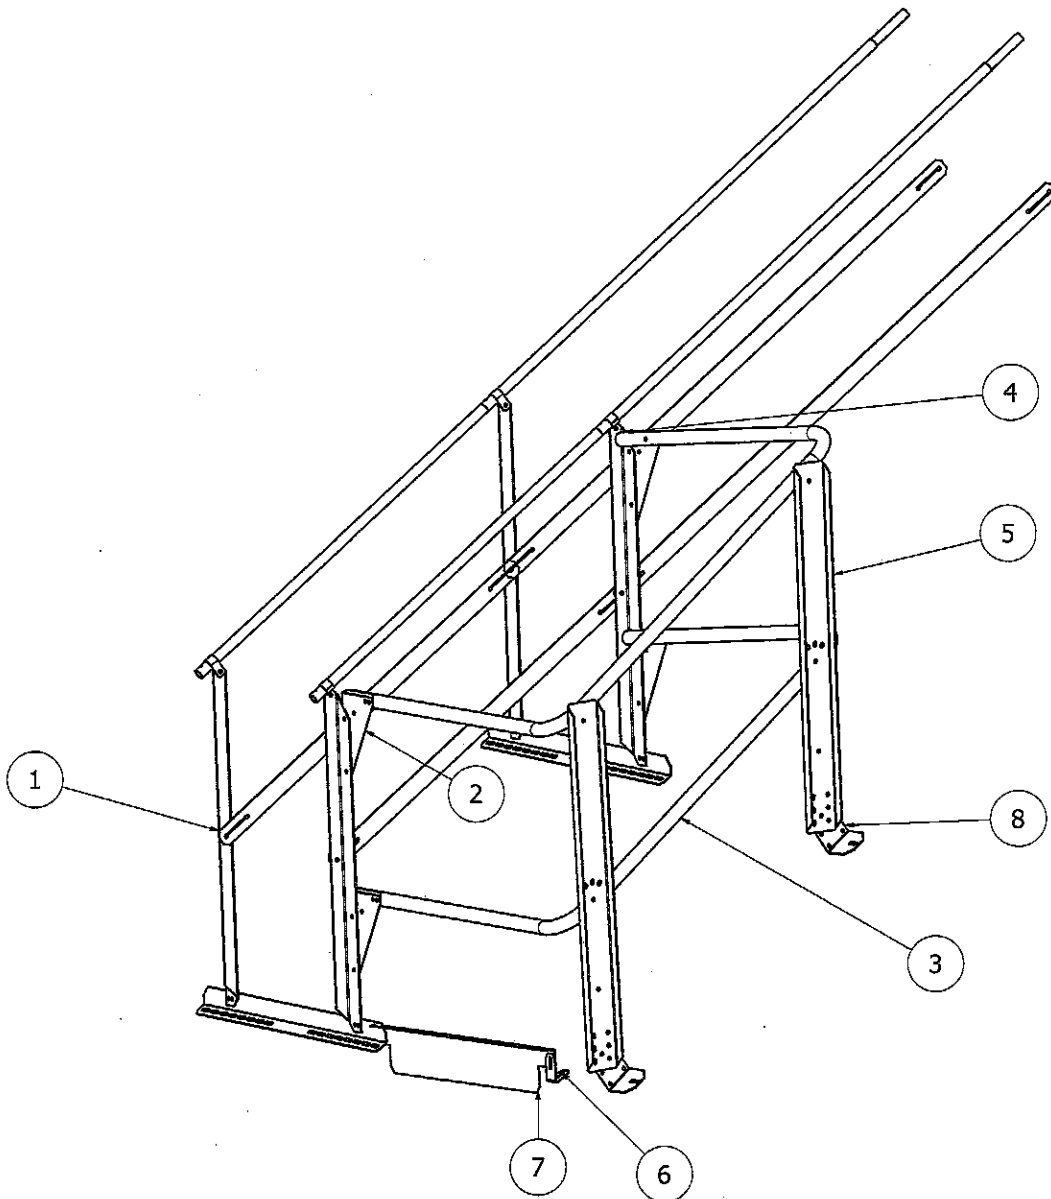

ES61450 Handrail manhole guardrail

PARTS LIST		
ITEM	QTY	PART NUMBER
1	1	4 step roof ladder
2	2	Rail mount right
3	2	ES-5101 manhole rail pipe
4	2	Rail mount
5	2	ES-6127 Rail support
6	1	SES-0126 kickboard mount
7	1	SES-0123 manhole kickboard
8	2	SES-0125 mount foot

DRAWN Rex A Greene 4/22/2011		Greene Welding and Hardware Inc.	
		Greene Galvanized Stairs	
		TITLE 217/375/4244 www.greenebstairs.com	
		IN-ES6005	
APPROVED		SIZE C	DWG NO ES61450 Easy step Handrail manhole g
			REV
		SHEET 1 OF 1	