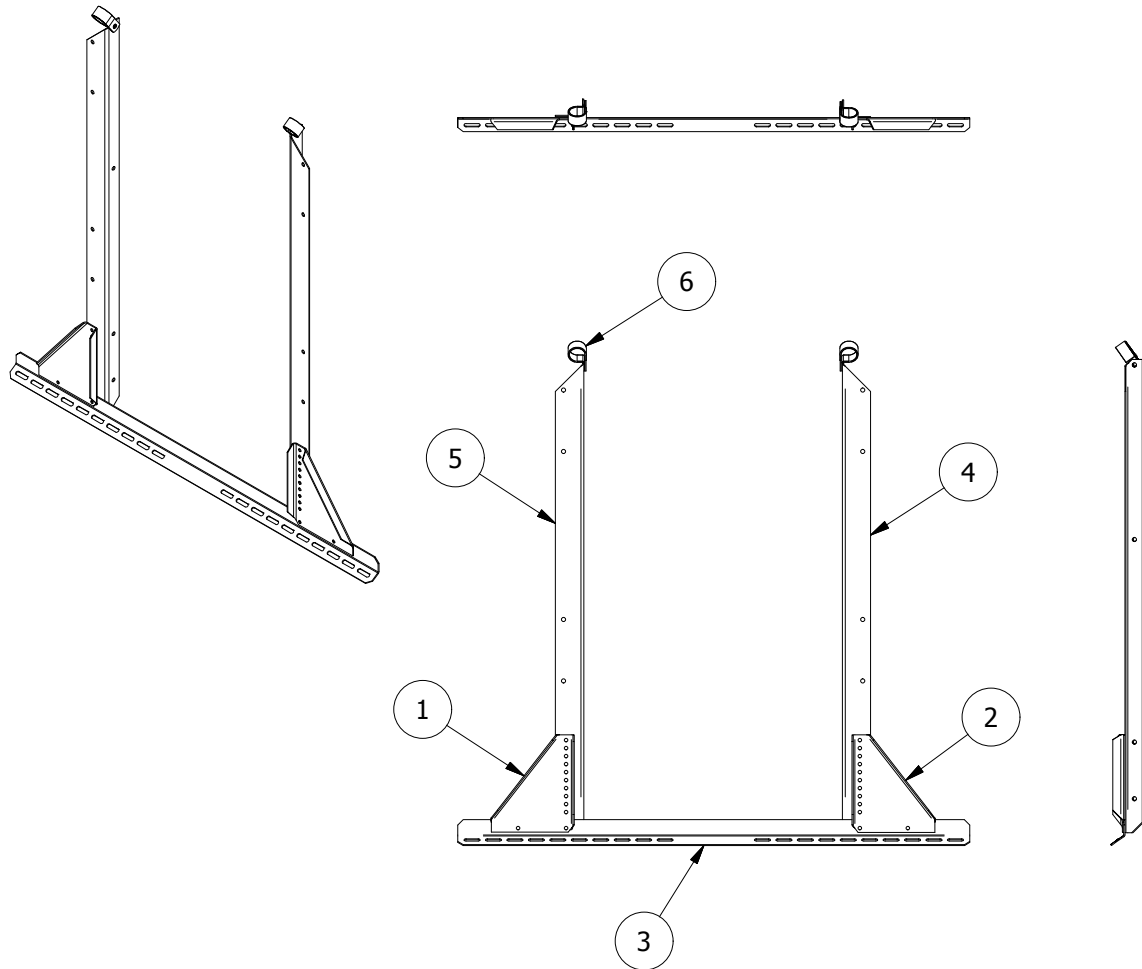

PARTS LIST - ES51500

ITEM	QTY	PART NUMBER	DESCRIPTION
1	1	ES-5011	Post Brace Left
2	1	ES-5012	Post Brace Right
3	1	ES-5015	Easy Step Roof Stair Mount
4	1	ES-5017	Easy Step Roof Stair Post Right
5	1	ES-5018	Easy Step Roof Stair Post Left
6	2	HRC1500	Handrail Clamp for 1.5 in

Use ES51500 Easy Step Top Post Package to finish the top of the stair run if the roof stairs are not used with a peak walkaround or handrail.

ES5400 4 Step Easy Step Roof Stair shown for reference.

DRAWN Bill Huff	1/12/2017	Greene Galvanized Stairs	
CHECKED		217-375-4244 www.greenebinstairs.com	
QA		TITLE	
MFG		ES51500 Top Post Package Instruction	
APPROVED		SIZE A	DWG NO IN-ES5010
		SCALE	REV 1
		SHEET 1 OF 1	