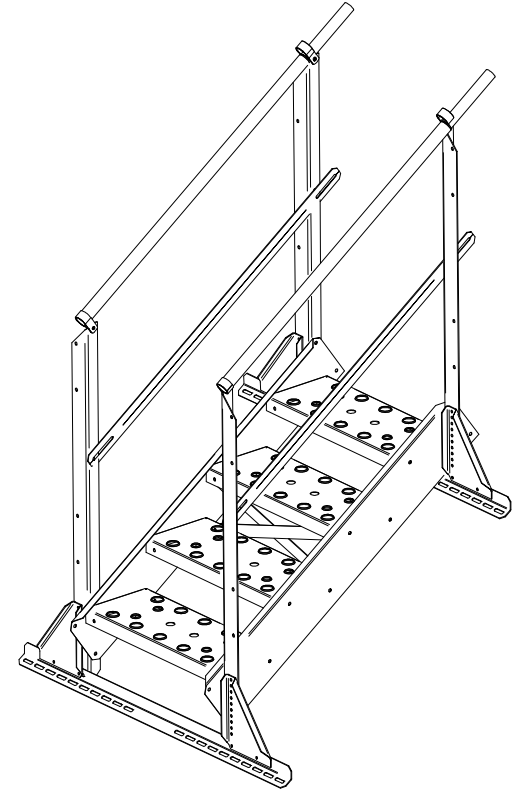

PARTS LIST - ES51500

ITEM	QTY	PART NUMBER	DESCRIPTION
1	1	ES-5011	Post Brace Left
2	1	ES-5012	Post Brace Right
3	1	ES-5015	Easy Step Roof Stair Mount
4	1	ES-5017	Easy Step Roof Stair Post Right
5	1	ES-5018	Easy Step Roof Stair Post Left
6	2	HRC1500	Handrail Clamp for 1.5 in

Use ES51500 Easy Step Top Post Package to finish the top of the stair run if the roof stairs are not used with a peak walkaround or handrail.

ES5400 4 Step Easy Step Roof Stair shown for reference.

DRAWN Bill Huff	1/12/2017	Greene Galvanized Stairs	
CHECKED		217-375-4244 www.greenebinstairs.com	
QA		TITLE	
MFG		ES51500 Top Post Package Instruction	
APPROVED		SIZE A	DWG NO IN-ES5010
		SCALE	REV 1
		SHEET 1 OF 1	