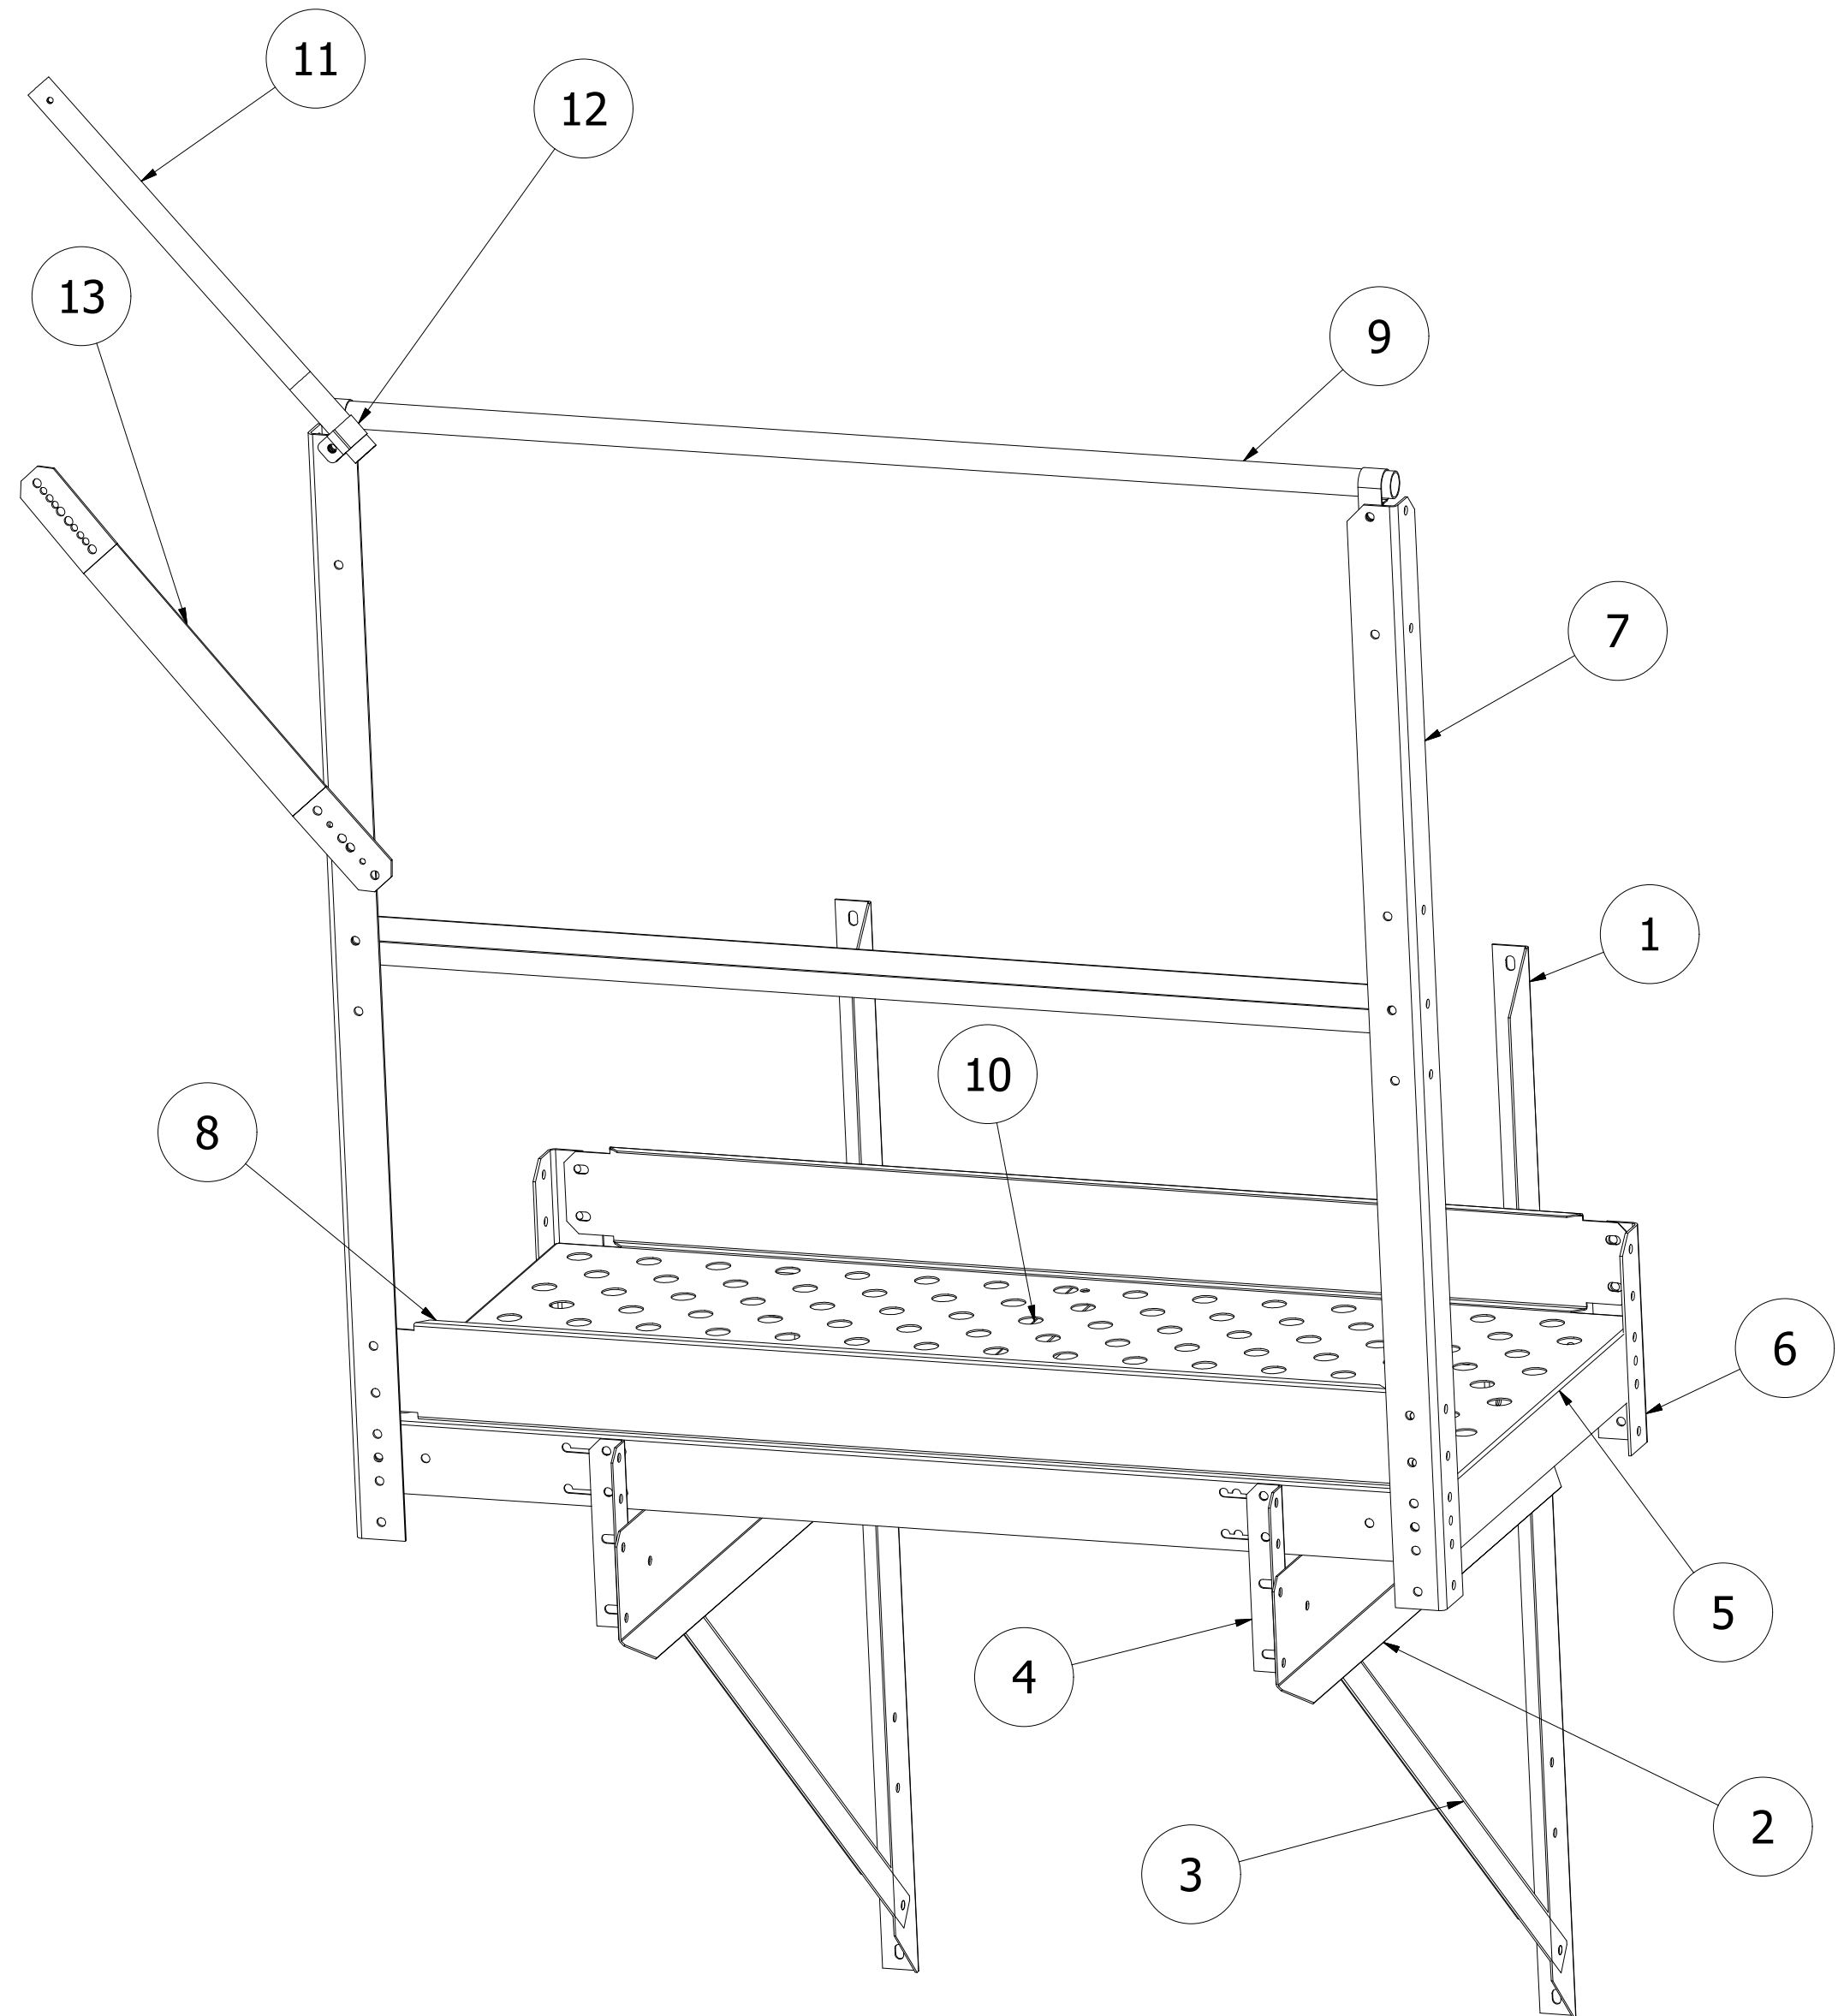

**IN-ES3009**

ES3645 44" Easy Step Intermediate Platform & Stair Assembly

PARTS LIST - PLATFORM ASSEMBLY			
ITEM	QTY	PART NUMBER	DESCRIPTION
1	2	ES-4501	Easy Step Wall Base
2	2	ES-0002	Easy Step Wall Cross
3	2	ES-0021	Easy Step Knee Brace
4	4	ES-3001	Easy Step Platform Mount Post
5	1	ES-3601	Inter Plat Skin
6	2	ES-3002A	Easy Step Platform Short Post
7	2	ES-3003A	Easy Step Platform Post
8	2	ES-3604	Inter Plat Kickboard
9	2	ES-3606	Inter Plat Handrail
10	1	ES-3008	Easy Step Plat Mid Brace
11	1	ES-1606	44 Inter Plat Handrail
12	5	HRC1000	Handrail Clamp for 1 in
13	1	ES-1604	44 Inter Plat Int Handrail

Hardware Included

5/16-18 x 3/4  
Flange Bolt

5/16-18 Whiz  
Lock Nut

5/16-18 x 1  
Bin Bolt

#12-14 x 3/4  
Screw

DRAWN Bill Huff	7/7/2017	Greene Welding and Hardware Inc. Greene Galvanized Stairs 217/375/4244 www.greenebinstairs.com		
MFG		TITLE ES3645 45" Easy Step Intermediate Platform & Stair Assembly		
APPROVED		SIZE C	DWG NO ES3645	REV 1
		SHEET 2 OF 3		

**IN-ES3009**

ES3645 45" Easy Step Intermediate Platform & Stair Assembly

**PARTS LIST**

ITEM	QTY	PART NUMBER	DESCRIPTION
1	1	ES-3107	ES 45 Int Plat Upper Inside Siderail
2	1	ES-0006	Easy Step Stair Step
3	1	ES-3108	ES 45 Int Plat Upper Outside Siderail

**PARTS LIST - 3 STEP LOWER ASSEMBLY**

ITEM	QTY	PART NUMBER	DESCRIPTION
1	1	ES-4501	Easy Step Wall Base
2	1	ES-0002	Easy Step Wall Cross
3	1	ES-0011	Easy Step Stair Post
4	1	ES-0012	Easy Step Short Post
5	1	ES-0021	Easy Step Knee Brace
6	1	ES-3101	Easy Step Platform Inside Siderail
7	3	ES-0006	Easy Step Stair Step
8	1	ES-3102	Easy Step Plat Outside Siderail
9	1	ES-3106	Easy Step 31 Handrail
10	1	ES-3105	Easy Step 31 Intermediate Rail
11	1	HRC1000	Handrail Clamp for 1 in