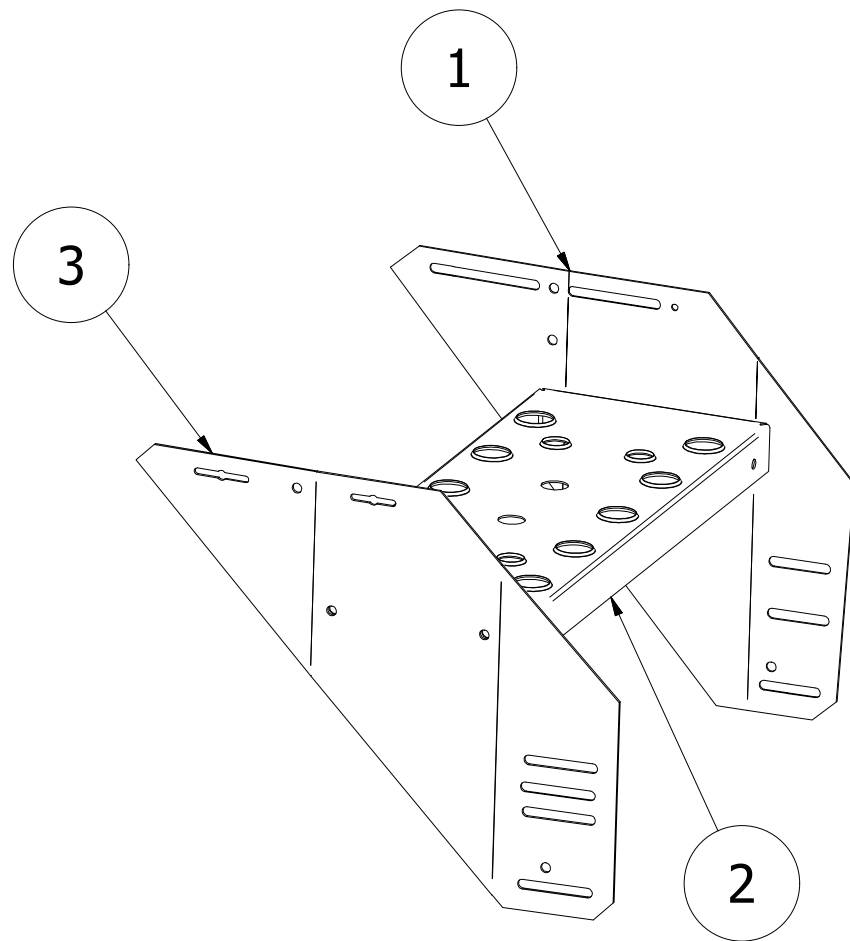

**IN-ES3009**

ES3645 44" Easy Step Intermediate Platform & Stair Assembly

PARTS LIST - PLATFORM ASSEMBLY			
ITEM	QTY	PART NUMBER	DESCRIPTION
1	2	ES-4501	Easy Step Wall Base
2	2	ES-0002	Easy Step Wall Cross
3	2	ES-0021	Easy Step Knee Brace
4	4	ES-3001	Easy Step Platform Mount Post
5	1	ES-3601	Inter Plat Skin
6	2	ES-3002A	Easy Step Platform Short Post
7	2	ES-3003A	Easy Step Platform Post
8	2	ES-3604	Inter Plat Kickboard
9	2	ES-3606	Inter Plat Handrail
10	1	ES-3008	Easy Step Plat Mid Brace
11	1	ES-1606	44 Inter Plat Handrail
12	5	HRC1000	Handrail Clamp for 1 in
13	1	ES-1604	44 Inter Plat Int Handrail

Hardware Included

5/16-18 x 3/4  
Flange Bolt

5/16-18 Whiz  
Lock Nut

5/16-18 x 1  
Bin Bolt

#12-14 x 3/4  
Screw

DRAWN Bill Huff	7/7/2017	Greene Welding and Hardware Inc. Greene Galvanized Stairs 217/375/4244 www.greenebinstairs.com		
MFG		TITLE ES3645 45" Easy Step Intermediate Platform & Stair Assembly		
APPROVED		SIZE C	DWG NO ES3645	REV 1
		SHEET 2 OF 3		

**IN-ES3009**

ES3645 45" Easy Step Intermediate Platform & Stair Assembly

**PARTS LIST**

ITEM	QTY	PART NUMBER	DESCRIPTION
1	1	ES-3107	ES 45 Int Plat Upper Inside Siderail
2	1	ES-0006	Easy Step Stair Step
3	1	ES-3108	ES 45 Int Plat Upper Outside Siderail