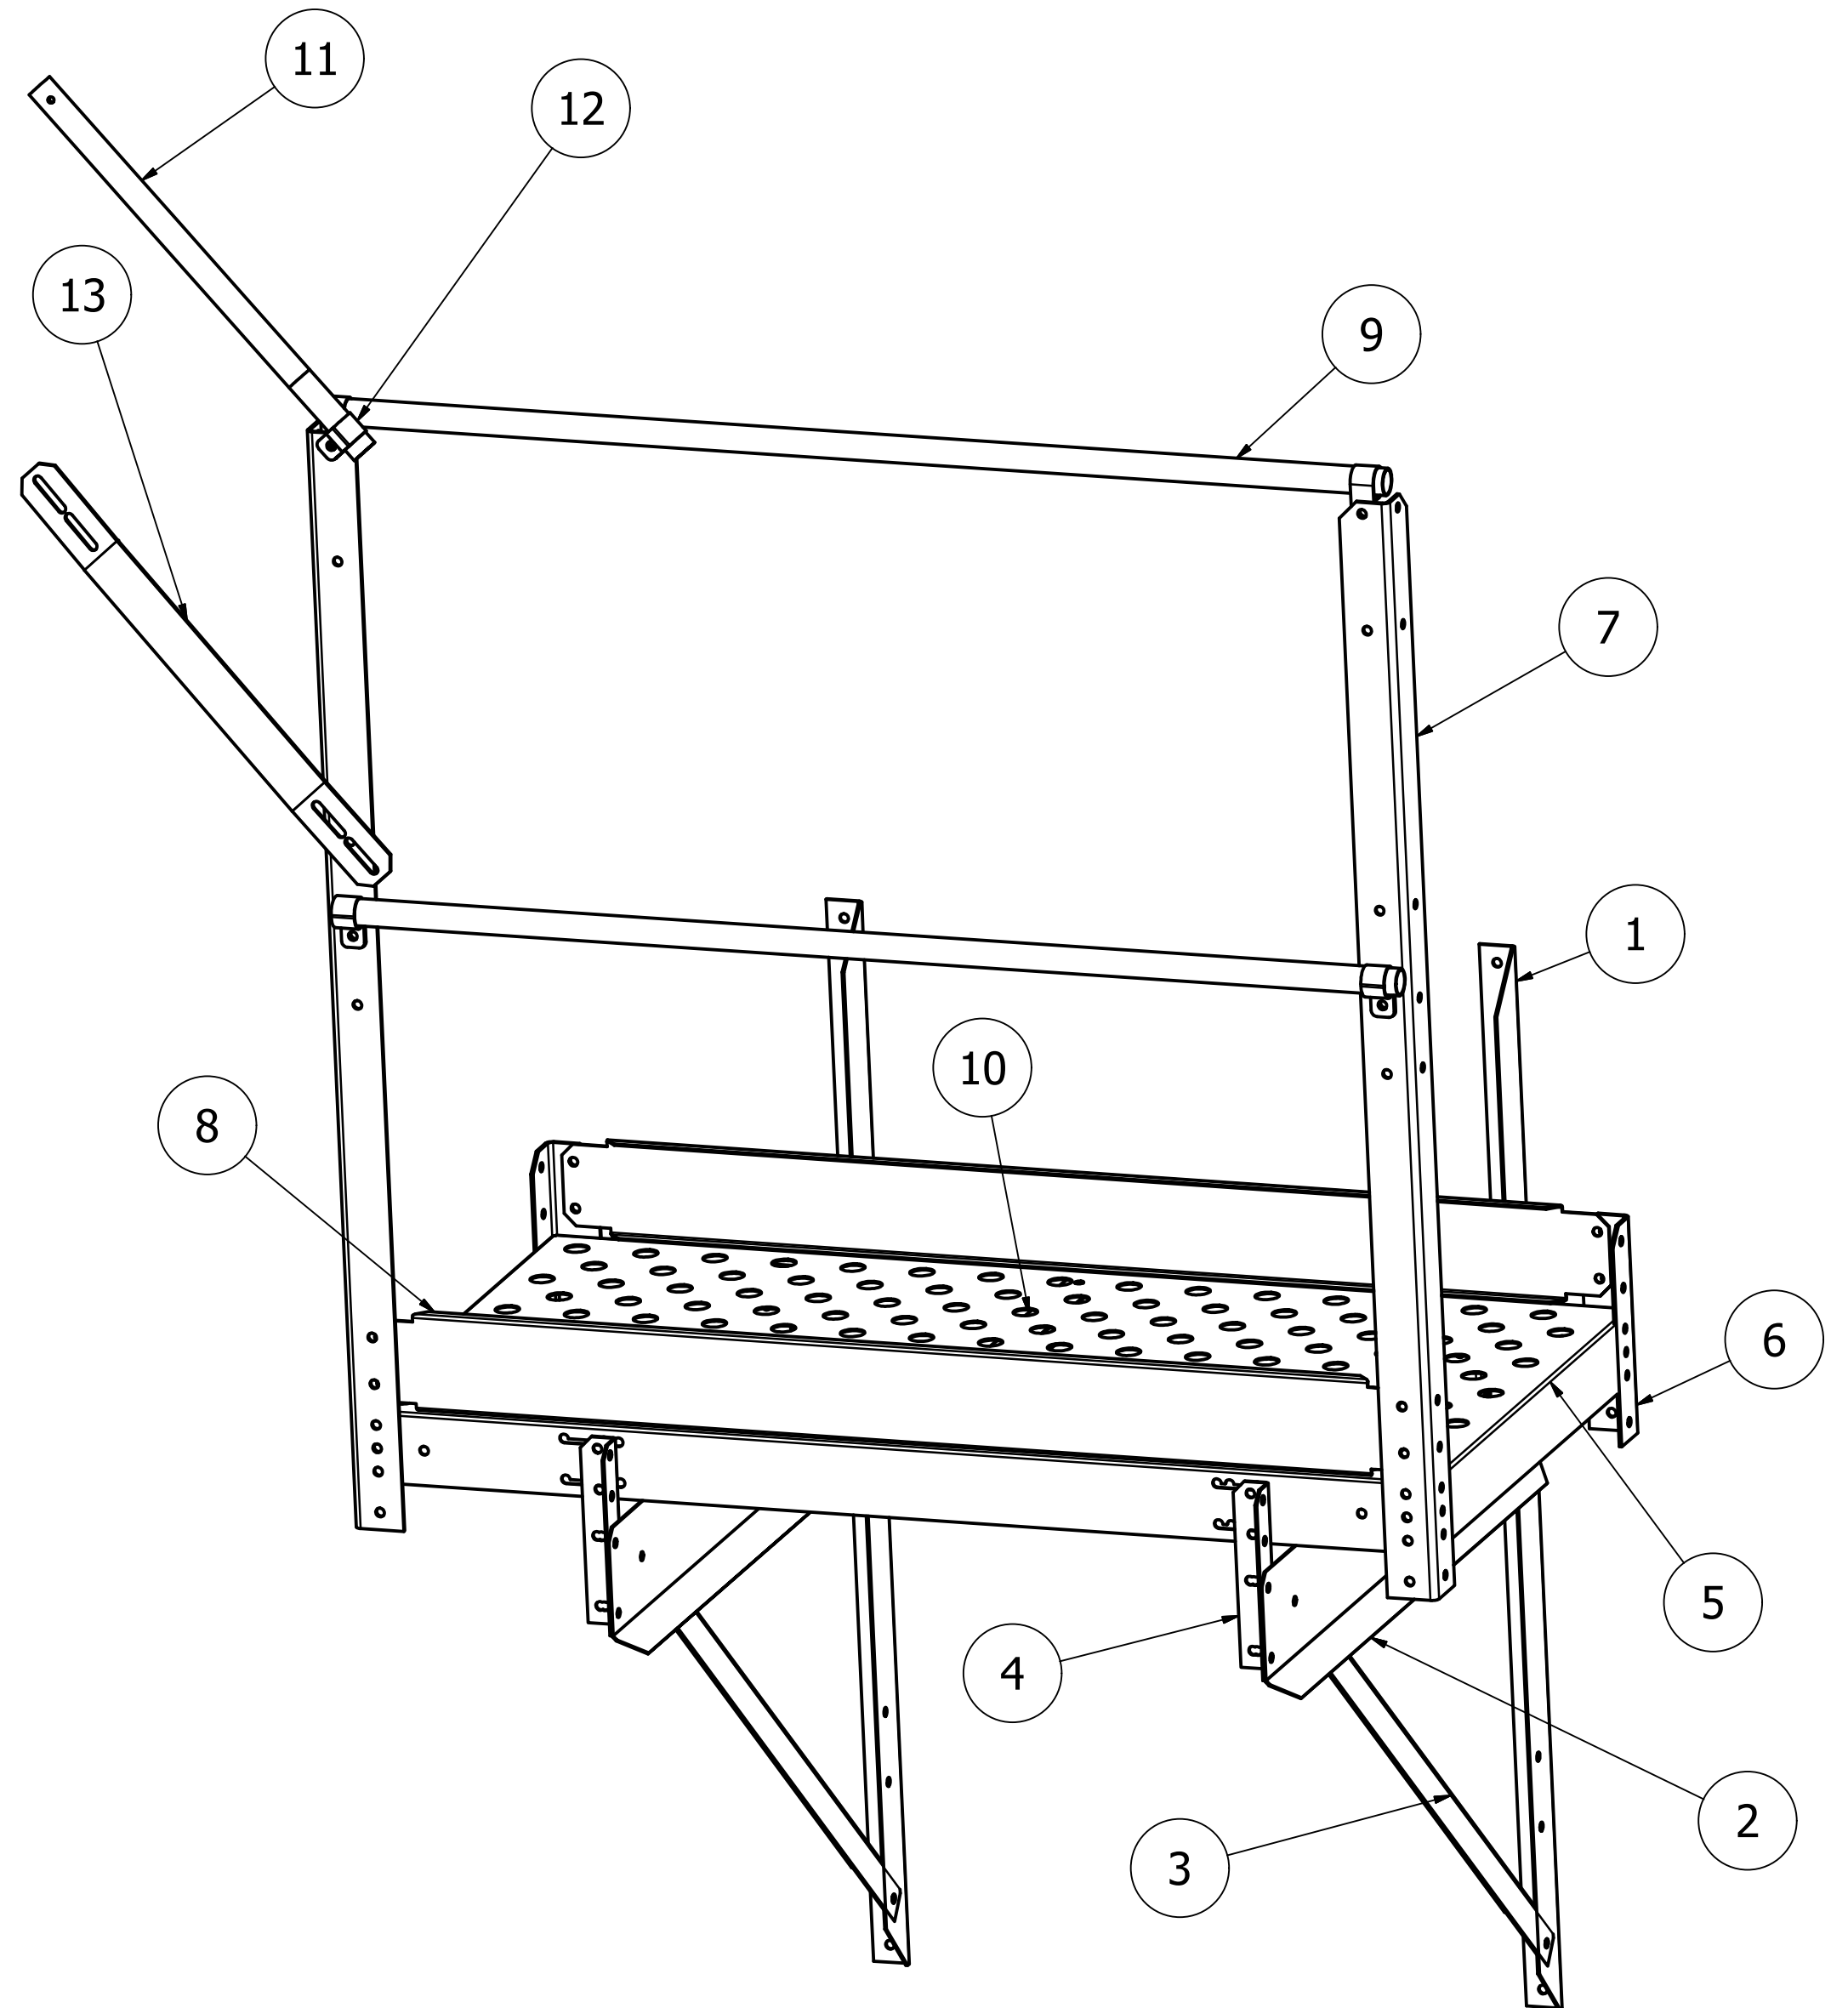

4

3

4

2

1

IN-ES3001

ES3644 44" Easy Step Intermediate Platform & Stair Assembly

PARTS LIST - PLATFORM ASSEMBLY			
ITEM	QTY	PART NUMBER	DESCRIPTION
1	2	ES-0001	Easy Step Wall Base
2	2	ES-0002	Easy Step Wall Cross
3	2	ES-0021	Easy Step Knee Brace
4	4	ES-3001	Easy Step Platform Mount Post
5	1	ES-3601	Inter Plat Skin
6	2	ES-3002A	Easy Step Platform Short Post
7	2	ES-3003A	Easy Step Platform Post
8	2	ES-3604	Inter Plat Kickboard
9	2	ES-3606	Inter Plat Handrail
10	1	ES-3008	Easy Step Plat Mid Brace
11	1	ES-1606	44 Inter Plat Handrail
12	5	HRC1000	Handrail Clamp for 1 in
13	1	ES-1604	44 Inter Plat Int Handrail

Hardware Included

5/16-18 x 3/4
Flange Bolt

5/16-18 Whiz
Lock Nut

5/16-18 x 1
Bin Bolt

#12-14 x 3/4
Screw

DRAWN Bill Huff	11/4/2016	Greene Welding and Hardware Inc. Greene Galvanized Stairs 217/375/4244 www.greenebinstairs.com		
		TITLE ES3644 44" Easy Step Intermediate Platform & Stair Assembly		
MFG		SIZE C	DWG NO ES3644	REV 1
APPROVED		SHEET 2 OF 3		

IN-ES3001

ES3644 44" Easy Step Intermediate Platform & Stair Assembly

PARTS LIST - UPPER STEP ASSEMBLY			
ITEM	QTY	PART NUMBER	DESCRIPTION
1	1	ES-1601	Int Plat Upper Inside
2	1	ES-0006	Easy Step Stair Step
3	1	ES-1602	Int Plat Upper Outside

PARTS LIST - 3 STEP LOWER ASSEMBLY			
ITEM	QTY	PART NUMBER	DESCRIPTION
1	1	ES-0001	Easy Step Wall Base
2	1	ES-0002	Easy Step Wall Cross
3	1	ES-0011	Easy Step Stair Post
4	1	ES-0012	Easy Step Short Post
5	1	ES-0021	Easy Step Knee Brace
6	1	ES-2601	Easy Step Platform Inside Siderail
7	3	ES-0006	Easy Step Stair Step
8	1	ES-2602	Easy Step Plat Outside Siderail
9	1	ES-2606	Easy Step 26 Handrail
10	1	ES-2608	Easy Step Intermediate Rail
11	1	HRC1000	Handrail Clamp for 1 in