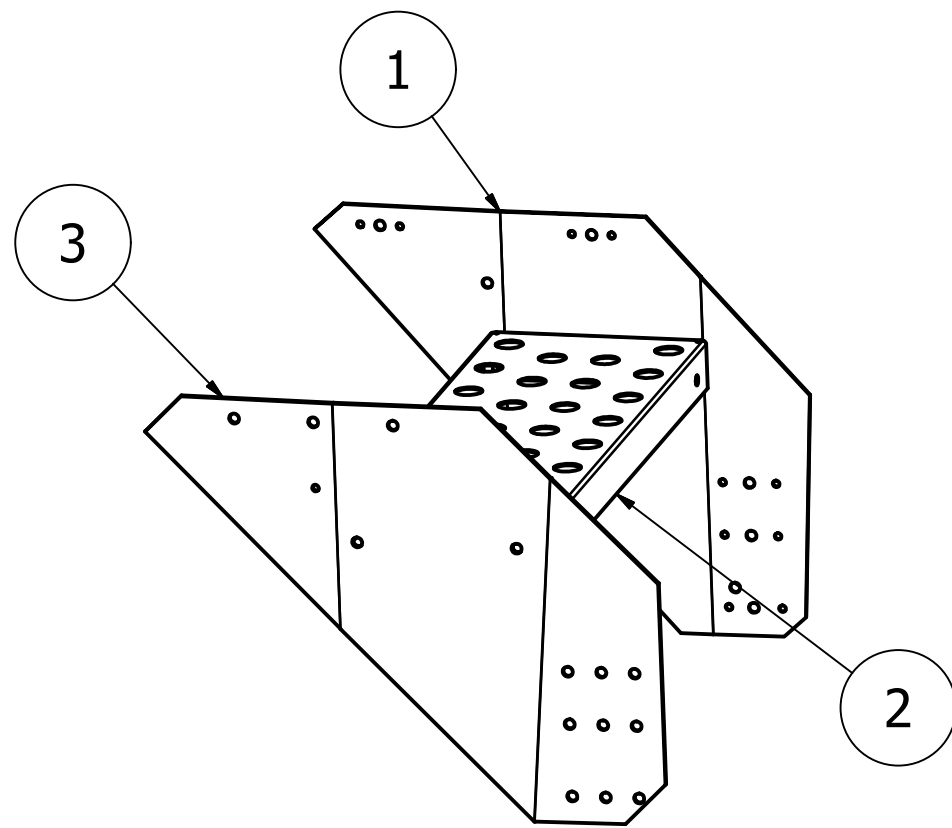

4

3

4

2

1

IN-ES3001

ES3644 44" Easy Step Intermediate Platform & Stair Assembly

PARTS LIST - PLATFORM ASSEMBLY			
ITEM	QTY	PART NUMBER	DESCRIPTION
1	2	ES-0001	Easy Step Wall Base
2	2	ES-0002	Easy Step Wall Cross
3	2	ES-0021	Easy Step Knee Brace
4	4	ES-3001	Easy Step Platform Mount Post
5	1	ES-3601	Inter Plat Skin
6	2	ES-3002A	Easy Step Platform Short Post
7	2	ES-3003A	Easy Step Platform Post
8	2	ES-3604	Inter Plat Kickboard
9	2	ES-3606	Inter Plat Handrail
10	1	ES-3008	Easy Step Plat Mid Brace
11	1	ES-1606	44 Inter Plat Handrail
12	5	HRC1000	Handrail Clamp for 1 in
13	1	ES-1604	44 Inter Plat Int Handrail

Hardware Included

5/16-18 x 3/4
Flange Bolt

5/16-18 Whiz
Lock Nut

5/16-18 x 1
Bin Bolt

#12-14 x 3/4
Screw

DRAWN Bill Huff	11/4/2016	Greene Welding and Hardware Inc. Greene Galvanized Stairs 217/375/4244 www.greenebinstairs.com		
		TITLE ES3644 44" Easy Step Intermediate Platform & Stair Assembly		
MFG		SIZE C	DWG NO ES3644	REV 1
APPROVED		SHEET 2 OF 3		

IN-ES3001

ES3644 44" Easy Step Intermediate Platform & Stair Assembly

PARTS LIST - UPPER STEP ASSEMBLY			
ITEM	QTY	PART NUMBER	DESCRIPTION
1	1	ES-1601	Int Plat Upper Inside
2	1	ES-0006	Easy Step Stair Step
3	1	ES-1602	Int Plat Upper Outside