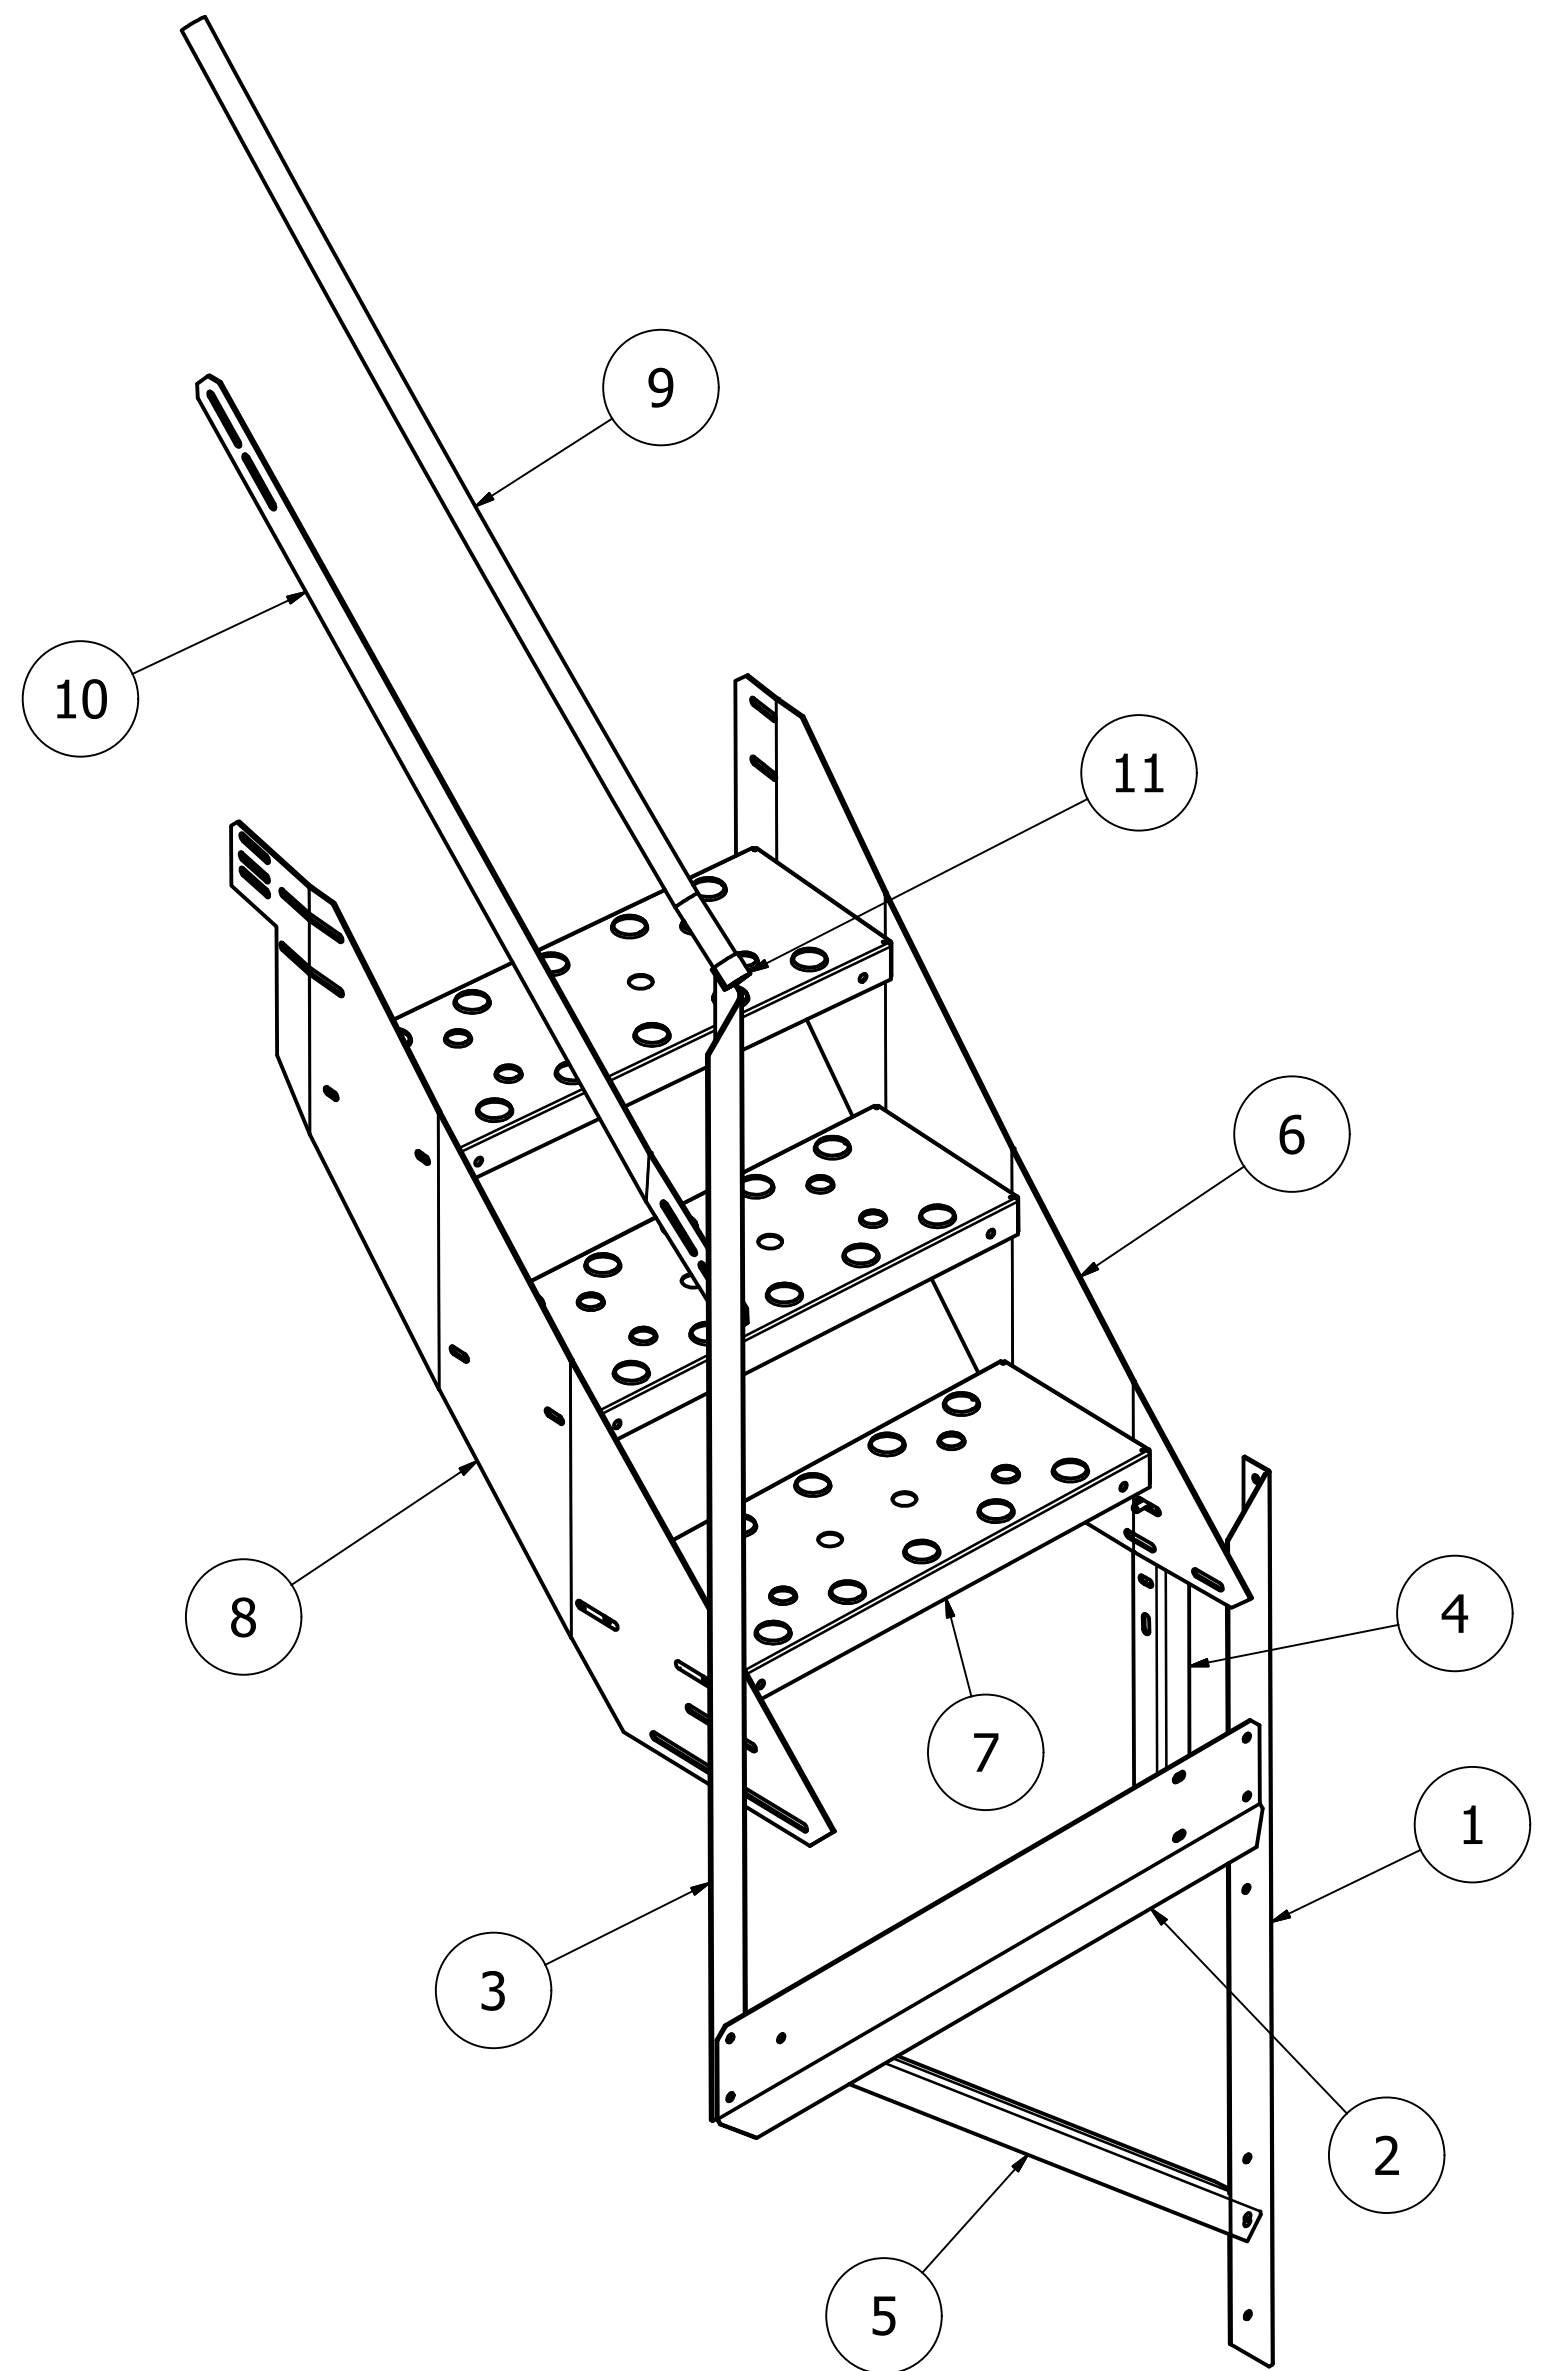

4

3

4

2

1

IN-ES3001

ES3644 44" Easy Step Intermediate Platform & Stair Assembly

PARTS LIST - PLATFORM ASSEMBLY			
ITEM	QTY	PART NUMBER	DESCRIPTION
1	2	ES-0001	Easy Step Wall Base
2	2	ES-0002	Easy Step Wall Cross
3	2	ES-0021	Easy Step Knee Brace
4	4	ES-3001	Easy Step Platform Mount Post
5	1	ES-3601	Inter Plat Skin
6	2	ES-3002A	Easy Step Platform Short Post
7	2	ES-3003A	Easy Step Platform Post
8	2	ES-3604	Inter Plat Kickboard
9	2	ES-3606	Inter Plat Handrail
10	1	ES-3008	Easy Step Plat Mid Brace
11	1	ES-1606	44 Inter Plat Handrail
12	5	HRC1000	Handrail Clamp for 1 in
13	1	ES-1604	44 Inter Plat Int Handrail

Hardware Included

5/16-18 x 3/4
Flange Bolt

5/16-18 Whiz
Lock Nut

5/16-18 x 1
Bin Bolt

#12-14 x 3/4
Screw

DRAWN Bill Huff	11/4/2016	Greene Welding and Hardware Inc. Greene Galvanized Stairs 217/375/4244 www.greenebinstairs.com		
		TITLE ES3644 44" Easy Step Intermediate Platform & Stair Assembly		
MFG		SIZE C	DWG NO ES3644	REV 1
APPROVED		SHEET 2 OF 3		

IN-ES3001

ES3644 44" Easy Step Intermediate Platform & Stair Assembly

PARTS LIST - UPPER STEP ASSEMBLY			
ITEM	QTY	PART NUMBER	DESCRIPTION
1	1	ES-1601	Int Plat Upper Inside
2	1	ES-0006	Easy Step Stair Step
3	1	ES-1602	Int Plat Upper Outside

PARTS LIST - 3 STEP LOWER ASSEMBLY			
ITEM	QTY	PART NUMBER	DESCRIPTION
1	1	ES-0001	Easy Step Wall Base
2	1	ES-0002	Easy Step Wall Cross
3	1	ES-0011	Easy Step Stair Post
4	1	ES-0012	Easy Step Short Post
5	1	ES-0021	Easy Step Knee Brace
6	1	ES-2601	Easy Step Platform Inside Siderail
7	3	ES-0006	Easy Step Stair Step
8	1	ES-2602	Easy Step Plat Outside Siderail
9	1	ES-2606	Easy Step 26 Handrail
10	1	ES-2608	Easy Step Intermediate Rail
11	1	HRC1000	Handrail Clamp for 1 in