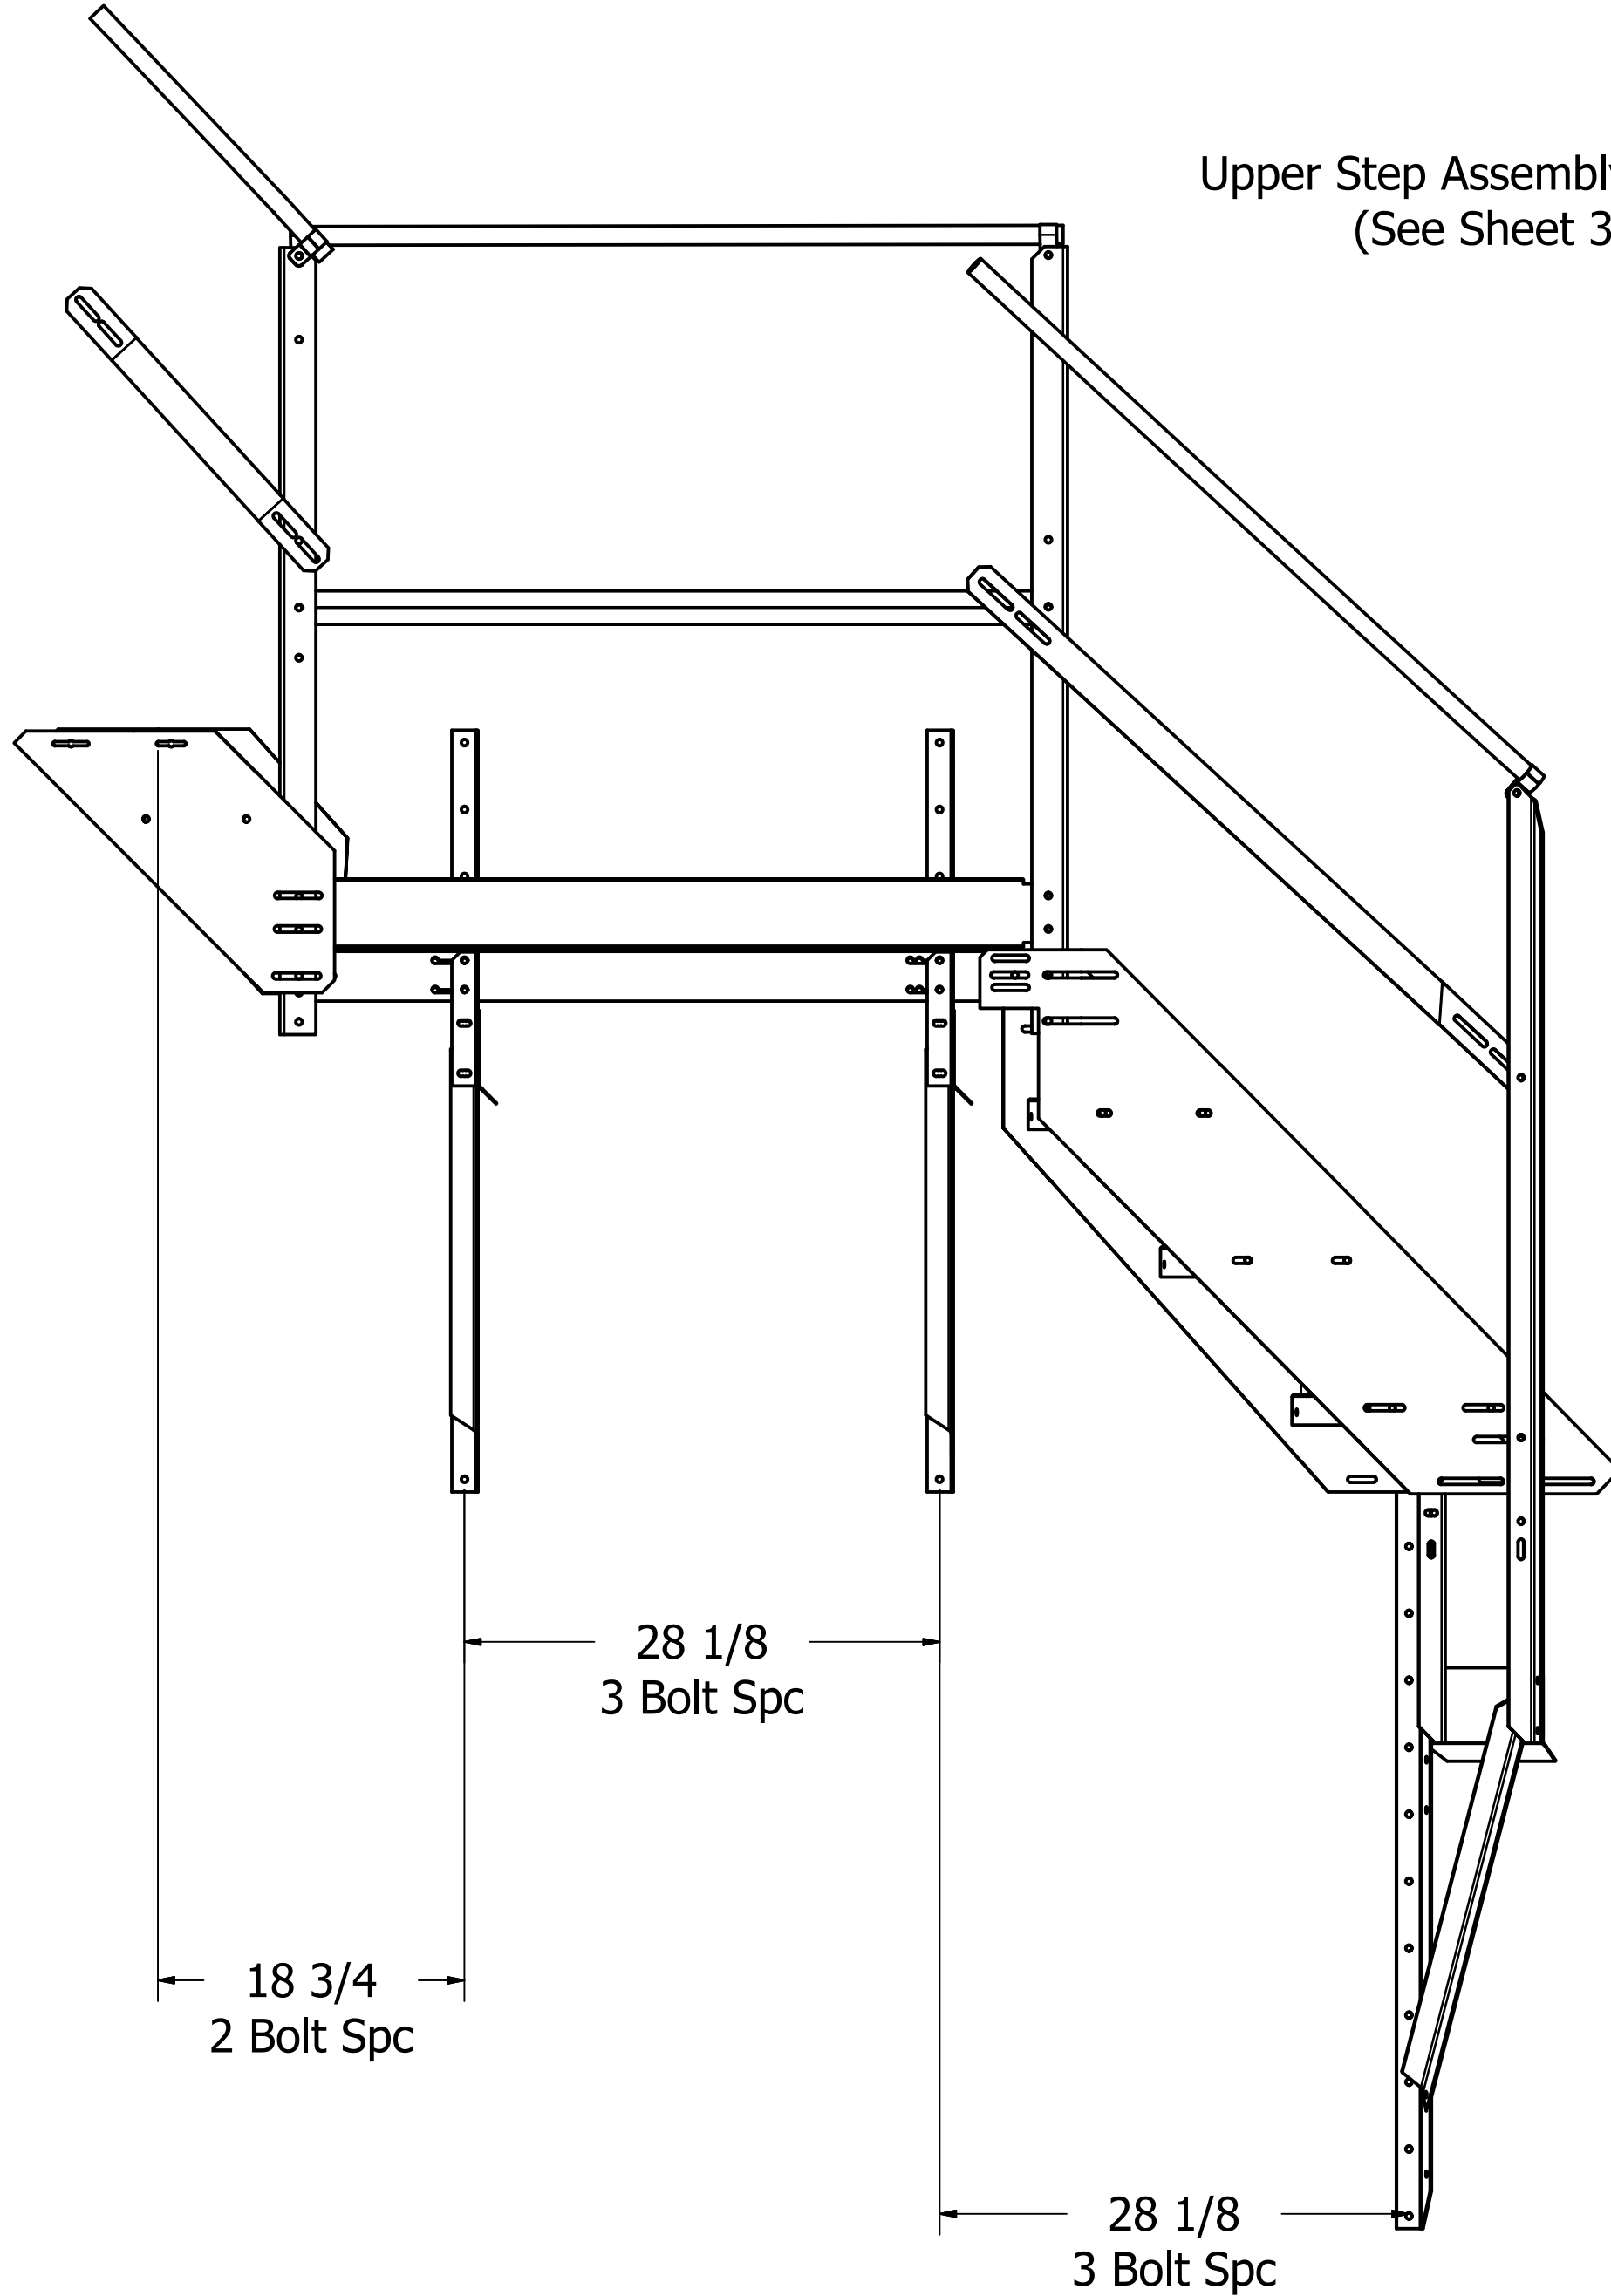

IN-ES3001

ES3644 44" Easy Step Intermediate Platform & Stair Assembly

D

C

B

A

4

3

4

2

1

Upper Step Assembly
(See Sheet 3)

Platform Assembly
(See Sheet 2)

3 Step Lower Assembly
(See Sheet 3)

D

C