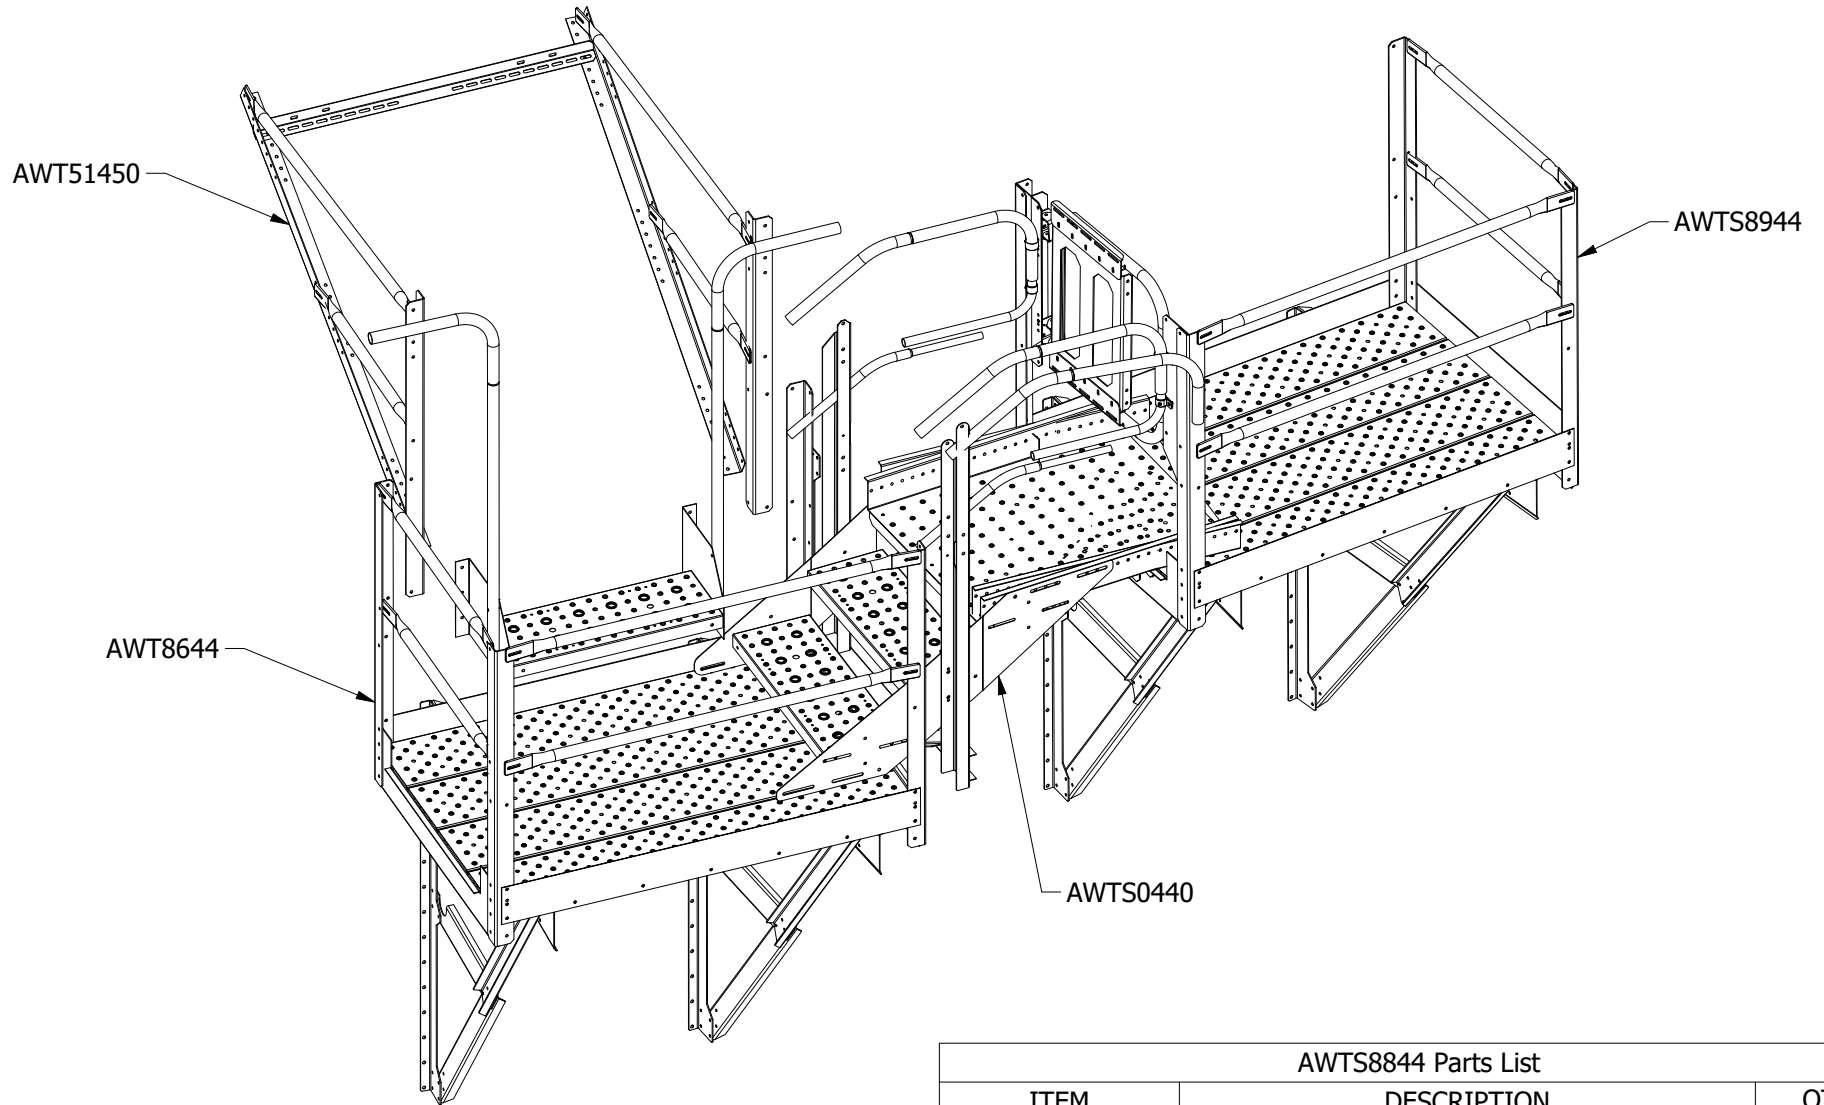

A-Series Sidewall Stairs

AWTS8844 A-Series Hi Lo Roof Stair Termination Package

Refer to individual assemblies for specific installation instructions.

AWTS8844 Parts List		
ITEM	DESCRIPTION	QTY
AWT51450	Access Guardrail, Roof Inspection Portal	1
AWT8644	Inspection Rest Landing	1
AWTS0440	44" Standard Stair Section, A-Series	1
AWTS8944	A-Series End Platform, 44"	1