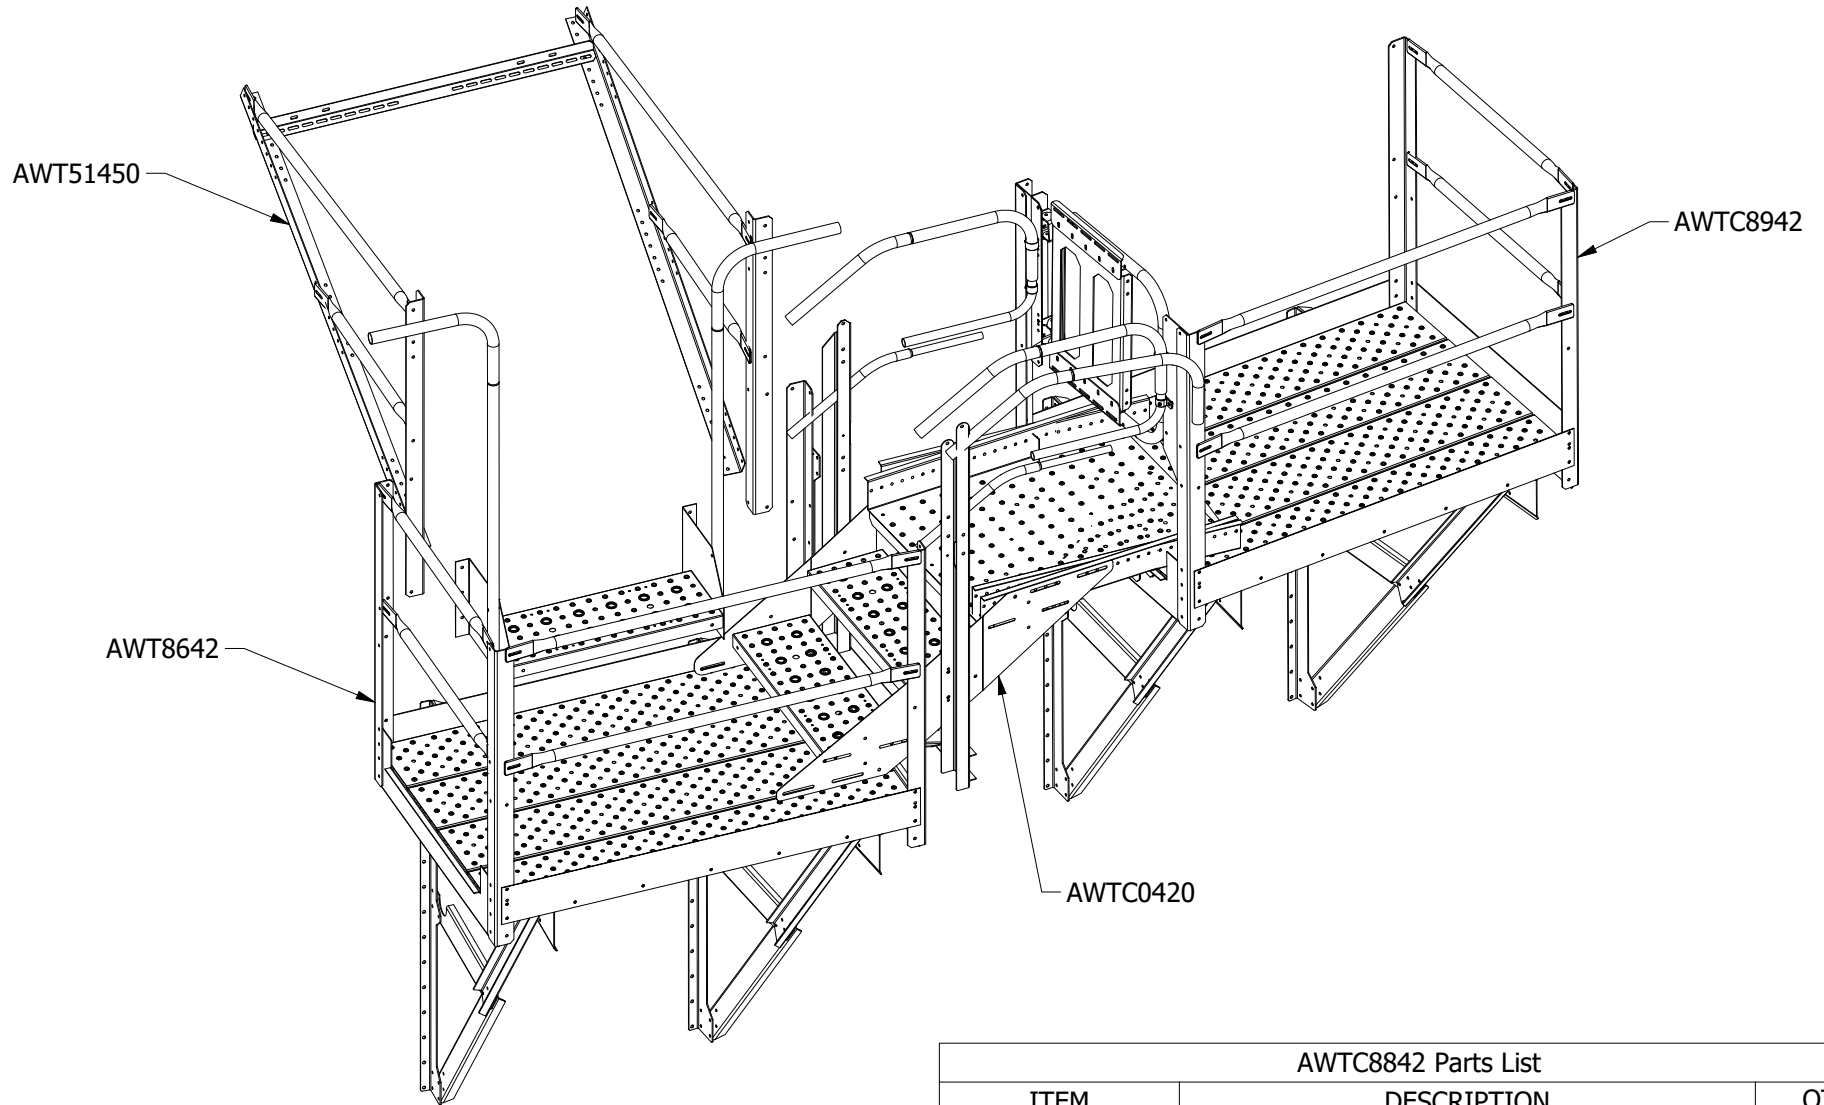

A-Series Sidewall Stairs

AWTC8842 A-Series Hi Lo Roof Stair Termination, Chief 42"

AWTC8842 Parts List		
ITEM	DESCRIPTION	QTY
AWT51450	Access Guardrail, Roof Inspection Portal	1
AWT8642	Inspection Rest Landing	1
AWTC0420	42" Chief Stair Section, A-Series	1
AWTC8942	A-Series End Platform, 42" Chief	1

Refer to individual assemblies for specific installation instructions.