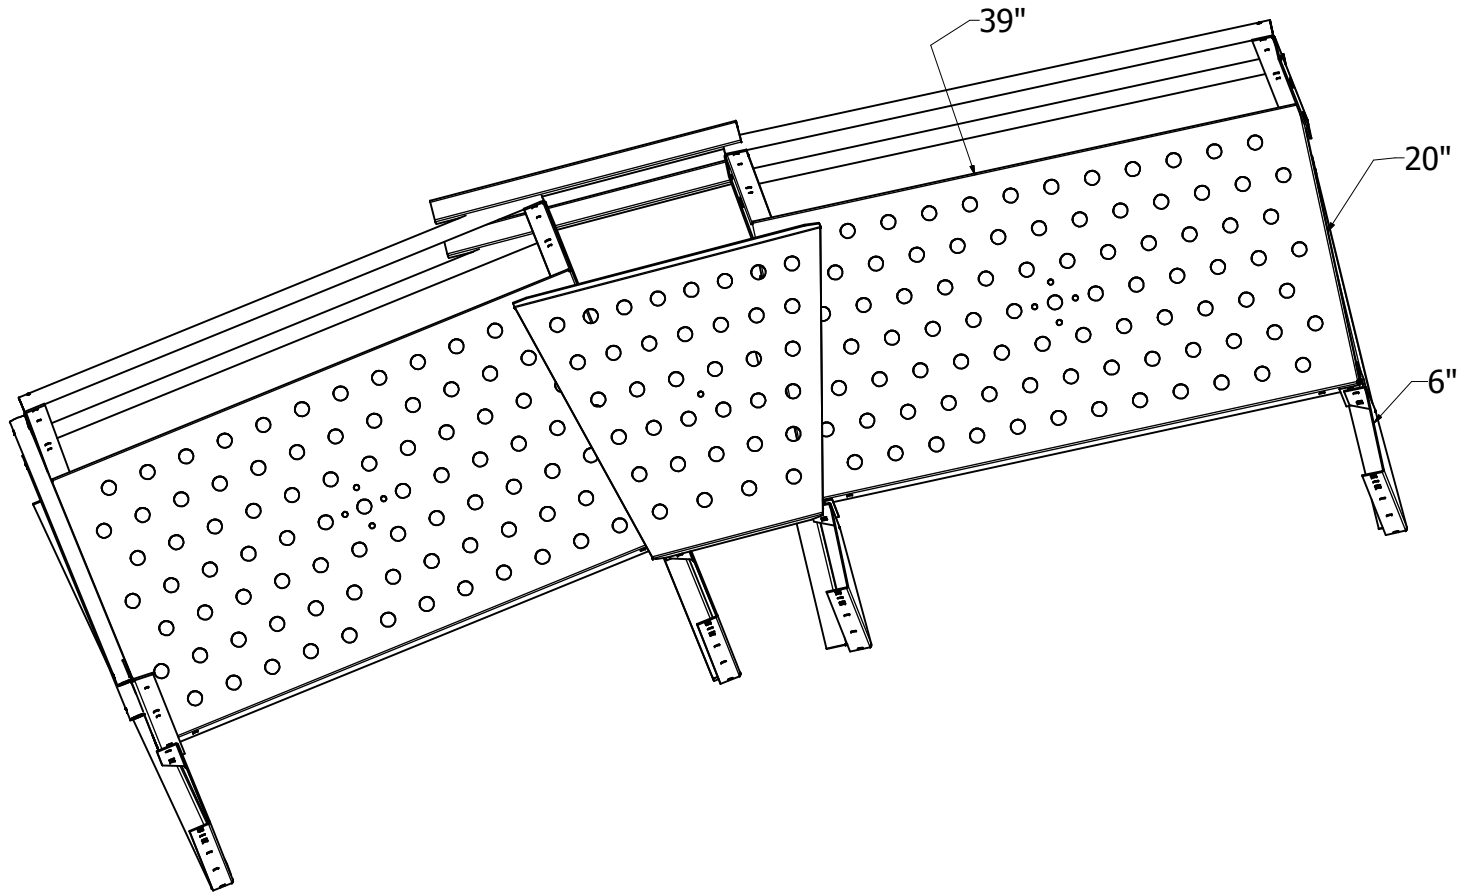

Platform decks 39" x 20" with 6" wall brackets. Total distance bin wall to out side handrail 26"  
 Platforms are space one bolt hole apart. Angle handrail cut to fit bin diameter.

DRAWN Rex A Greene		6/23/2005		Greene Welding and Hardware Inc. Greene Galvanized Stairs 217/375/4244 www.greenebinstairs.com	
CHECKED				TITLE	
QA				<b>HW38050</b>	
MFG					
APPROVED				SIZE	DWG NO
				C	38000 and filler
				SCALE	NA
				SHEET 1 OF 1	