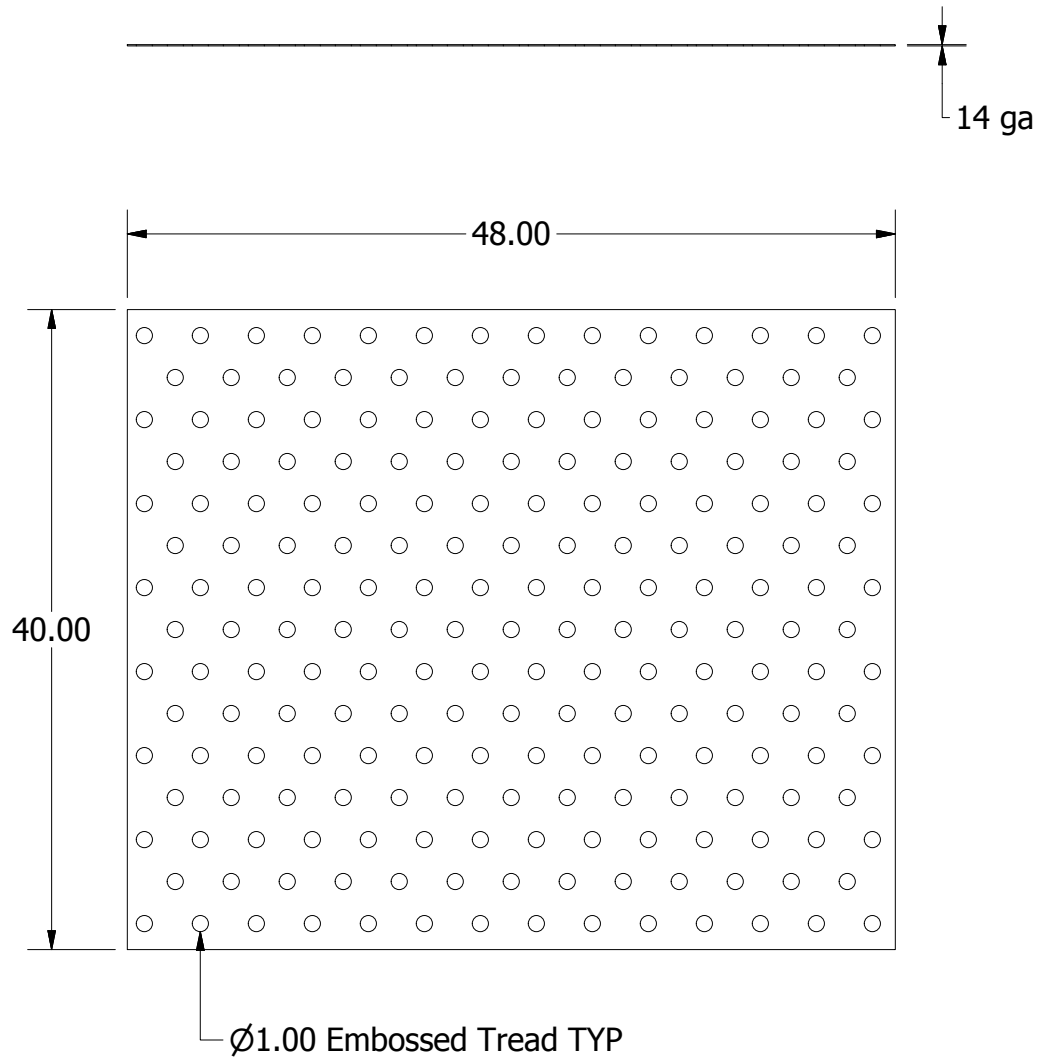

Field Cut Plate to fit between two platforms.

Not intended to be unsupported beyond a typical 4-8" gap

GREENE
GALVANIZED STAIRS
www.greenebinstairs.com
East Lynn IL 60932
217-375-4244 / 217-375-4245 FAX

DRAWN	Mike Adams	3/10/2014
TITLE	40 x 48 Platform Filler	
SIZE	DWG NO	
A	4040	
DO NOT SCALE	REV	SHEET 1 OF 1