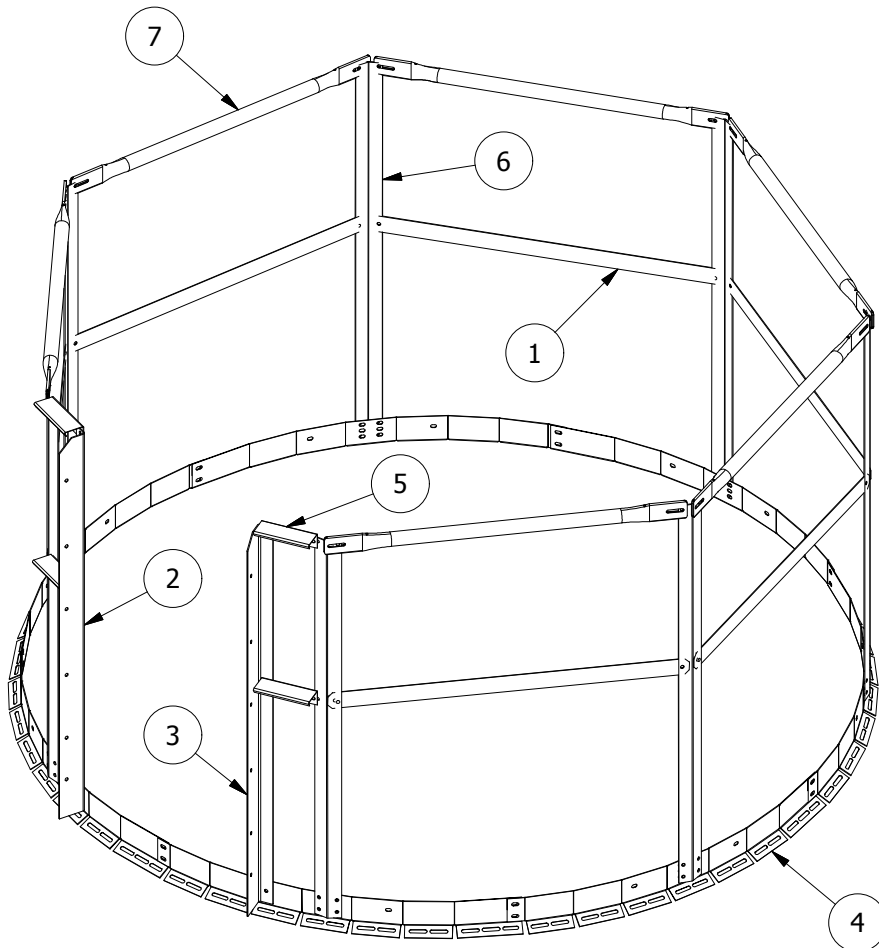

PARTS LIST

ITEM	QTY	PART NUMBER	DESCRIPTION
1	6	ES-5190	11' Intermediate Handrail
2	1	ES-6144	Easy Step Peak Entry Post Left
3	1	ES-6143	Easy Step Peak Entry Post Right
4	7	ES-SR01	Base Ring
5	4	ES-5183	11' Short Handrail
6	7	ES-6123	Easy Step Peak Post
7	6	ES-5193	1.5" Round Handrail

DRAWN Bill Huff	1/3/2017	Greene Galvanized Stairs	
CHECKED		217-375-4244 www.greenebinstairs.com	
QA		TITLE	
MFG		Easy Step 7 Section Peak Handrail	
APPROVED		SIZE A	DWG NO IN-ES6006
		SCALE	REV 1
		SHEET 1 OF 1	