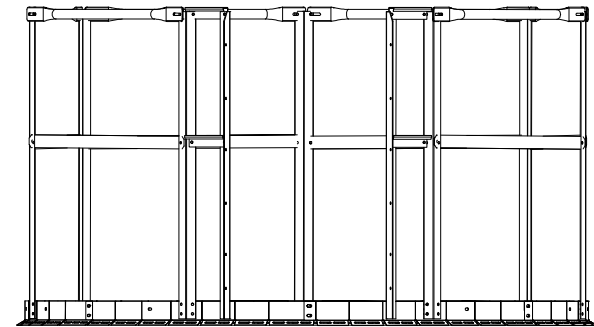

PARTS LIST

ITEM	QTY	PART NUMBER	DESCRIPTION
1	6	ES-5190	11' Intermediate Handrail
2	1	ES-6144	Easy Step Peak Entry Post Left
3	1	ES-6143	Easy Step Peak Entry Post Right
4	7	ES-SR01	Base Ring
5	4	ES-5183	11' Short Handrail
6	7	ES-6123	Easy Step Peak Post
7	6	ES-5193	1.5" Round Handrail

DRAWN Bill Huff	1/3/2017	Greene Galvanized Stairs	
CHECKED		217-375-4244 www.greenebinstairs.com	
QA		TITLE	
MFG		Easy Step 7 Section Peak Handrail	
APPROVED		SIZE A	DWG NO IN-ES6006
		SCALE	REV 1
		SHEET 1 OF 1	