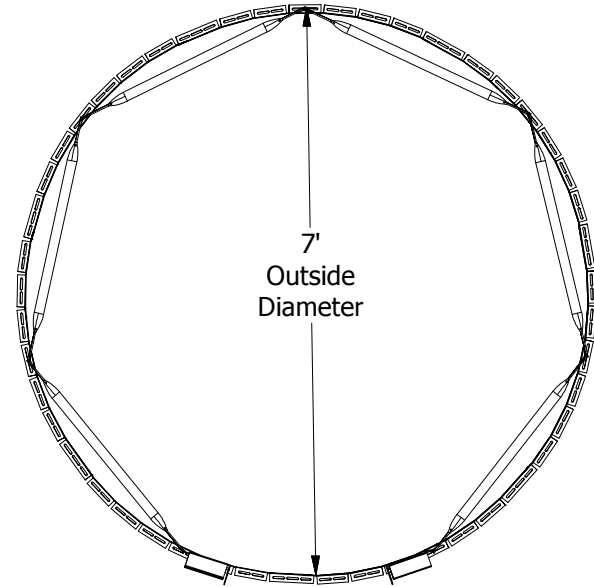

PARTS LIST

ITEM	QTY	PART NUMBER	DESCRIPTION
1	6	ES-5190	11' Intermediate Handrail
2	1	ES-6144	Easy Step Peak Entry Post Left
3	1	ES-6143	Easy Step Peak Entry Post Right
4	7	ES-SR01	Base Ring
5	4	ES-5183	11' Short Handrail
6	7	ES-6123	Easy Step Peak Post
7	6	ES-5193	1.5" Round Handrail