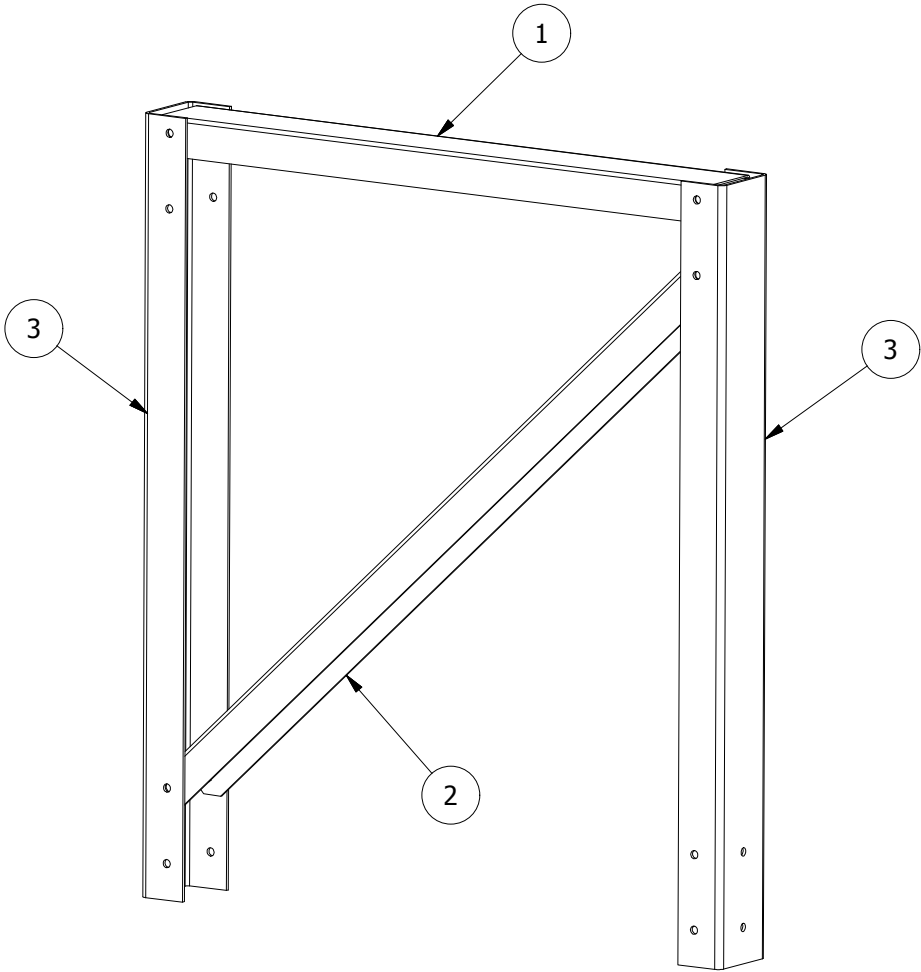

PARTS LIST			
ITEM	QTY	PART NUMBER	DESCRIPTION
1	1	WL002	Wall Loop Crossbar
2	1	WL003	Wall Loop Diagonal
3	2	WL040	Wall Loop 40" Siderail
4	16	7/16-14x1FB	7/16"-14 x 1" Flange Bolt
5	16	7/16-14SFN	7/16"-14 Whiz Lock Nut

DRAWN Bill Huff	2/16/2016	Greene Galvanized Stairs	
CHECKED		TITLE	
QA		Wall Loop 40" Extension	
MFG		SIZE	DWG NO
APPROVED		A	IN-WM2436
		SCALE	REV 1
		SHEET 1 OF 1	