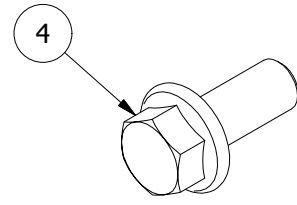

PARTS LIST			
ITEM	QTY	PART NUMBER	DESCRIPTION
1	1	WL002	Wall Loop Crossbar
2	1	WL003	Wall Loop Diagonal
3	2	WL040	Wall Loop 40" Siderail
4	16	7/16-14x1FB	7/16"-14 x 1" Flange Bolt
5	16	7/16-14SFN	7/16"-14 Whiz Lock Nut

DRAWN Bill Huff	2/16/2016	Greene Galvanized Stairs	
CHECKED		TITLE	
QA		Wall Loop 40" Extension	
MFG		SIZE	DWG NO
APPROVED		A	IN-WM2436
		SCALE	REV 1
		SHEET 1 OF 1	