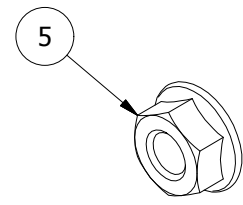

PARTS LIST			
ITEM	QTY	PART NUMBER	DESCRIPTION
1	1	WL002	Wall Loop Crossbar
2	1	WL003	Wall Loop Diagonal
3	2	WL040	Wall Loop 40" Siderail
4	16	7/16-14x1FB	7/16"-14 x 1" Flange Bolt
5	16	7/16-14SFN	7/16"-14 Whiz Lock Nut

DRAWN Bill Huff	2/16/2016	Greene Galvanized Stairs	
CHECKED		TITLE	
QA		Wall Loop 40" Extension	
MFG		SIZE	DWG NO
APPROVED		A	IN-WM2436
		SCALE	REV 1
		SHEET 1 OF 1	