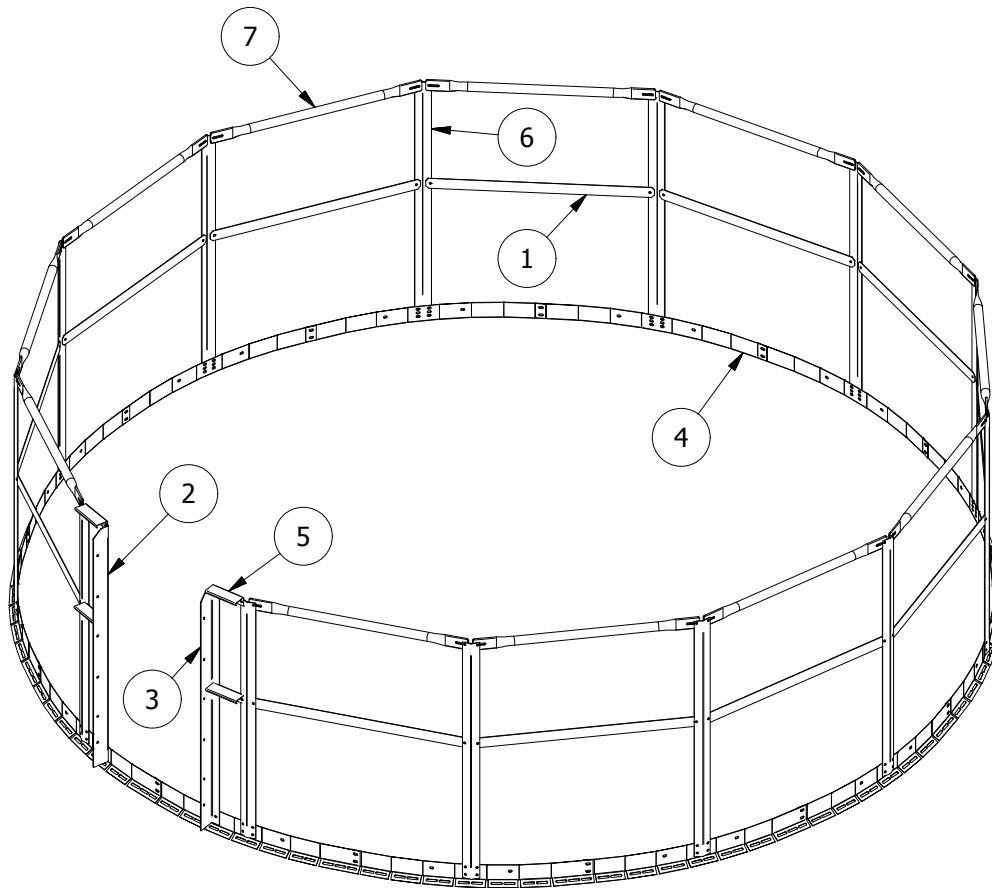

PARTS LIST			
ITEM	QTY	PART NUMBER	DESCRIPTION
1	12	ES-5190	11' Intermediate Handrail
2	1	ES-6144	Easy Step Peak Entry Post Left
3	1	ES-6143	Easy Step Peak Entry Post Right
4	13	ES-SR01	Base Ring
5	4	ES-5183	11' Short Handrail
6	13	ES-6123	Easy Step Peak Post
7	12	ES-5193	1.5" Round Handrail

GREENE
GALVANIZED STAIRS

DRAWN Bill Huff	1/3/2017	Greene Galvanized Stairs	
CHECKED		TITLE	
QA		Easy Step 13 Section Peak Handrail	
MFG		SIZE A	DWG NO IN-ES6003
APPROVED		SCALE	REV 1
			SHEET 1 OF 1