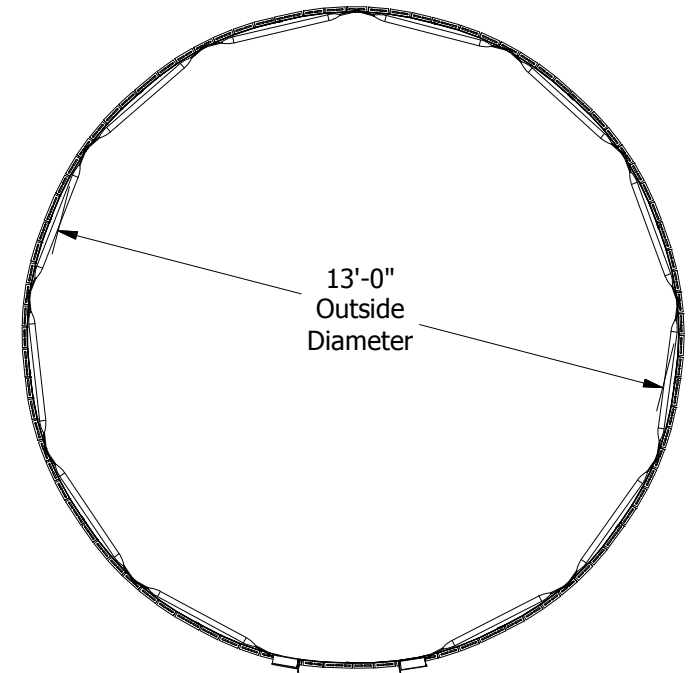

PARTS LIST			
ITEM	QTY	PART NUMBER	DESCRIPTION
1	12	ES-5190	11' Intermediate Handrail
2	1	ES-6144	Easy Step Peak Entry Post Left
3	1	ES-6143	Easy Step Peak Entry Post Right
4	13	ES-SR01	Base Ring
5	4	ES-5183	11' Short Handrail
6	13	ES-6123	Easy Step Peak Post
7	12	ES-5193	1.5" Round Handrail