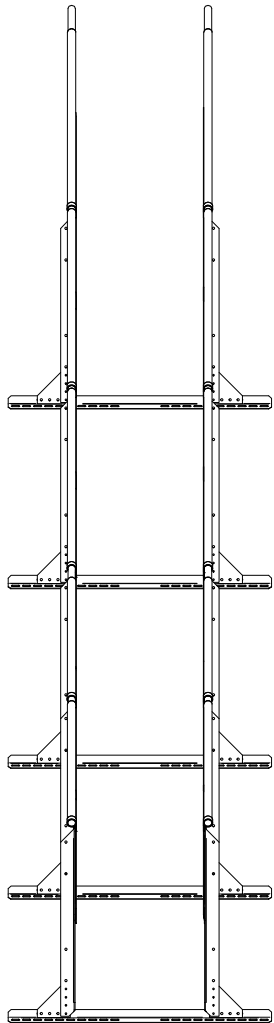

! IMPORTANT !

ES6400 mount is designed to bolt in place of every other roof ladder rung.

ES6600 mount is designed to bolt in place of every third roof ladder rung.

This item is not designed as a replacement for a roof ladder, but only as a supplement to existing roof ladder rungs.

Part No. Code and Table

Easy Step Roof Ladder Handrail				
Item	Description	2-Rung	3-Rung	Ft of Run
ES61015	15' Easy Step Roof Ladder Handrail	1	0	3.5
ES60118	18' Easy Step Roof Ladder Handrail	0	1	5.2
ES62021	21' Easy Step Roof Ladder Handrail	2	0	7.0
ES61124	24' Easy Step Roof Ladder Handrail	1	1	8.7
ES63027	27' Easy Step Roof Ladder Handrail	3	0	10.5
ES62130	30' Easy Step Roof Ladder Handrail	2	1	12.2
ES61233	33' Easy Step Roof Ladder Handrail	1	2	14.0
ES63136	36' Easy Step Roof Ladder Handrail	3	1	15.7
ES62239	39' Easy Step Roof Ladder Handrail	2	2	17.5
ES61342	42' Easy Step Roof Ladder Handrail	1	3	19.2
ES63245	45' Easy Step Roof Ladder Handrail	3	2	21.0
ES62348	48' Easy Step Roof Ladder Handrail	2	3	22.7
ES61451	51' Easy Step Roof Ladder Handrail	1	4	24.5
ES63354	54' Easy Step Roof Ladder Handrail	3	3	26.2
ES62457	57' Easy Step Roof Ladder Handrail	2	4	28.0
ES61560	60' Easy Step Roof Ladder Handrail	1	5	29.7
ES63463	63' Easy Step Roof Ladder Handrail	3	4	31.5
ES62566	66' Easy Step Roof Ladder Handrail	2	5	33.2
ES61669	69' Easy Step Roof Ladder Handrail	1	6	35.0
ES63572	72' Easy Step Roof Ladder Handrail	3	5	36.7
ES62675	75' Easy Step Roof Ladder Handrail	2	6	38.5
ES61778	78' Easy Step Roof Ladder Handrail	1	7	40.2
ES63681	81' Easy Step Roof Ladder Handrail	3	6	42.0
ES62783	83' Easy Step Roof Ladder Handrail	2	7	43.7
ES61886	86' Easy Step Roof Ladder Handrail	1	8	45.5
ES63790	90' Easy Step Roof Ladder Handrail	3	7	47.2
ES62893	93' Easy Step Roof Ladder Handrail	2	8	49.0
ES61996	96' Easy Step Roof Ladder Handrail	1	9	50.7
ES63899	99' Easy Step Roof Ladder Handrail	3	8	52.5
ES629102	102' Easy Step Roof Ladder Handrail	2	9	54.2
ES6110105	105' Easy Step Roof Ladder Handrail	1	10	56.0