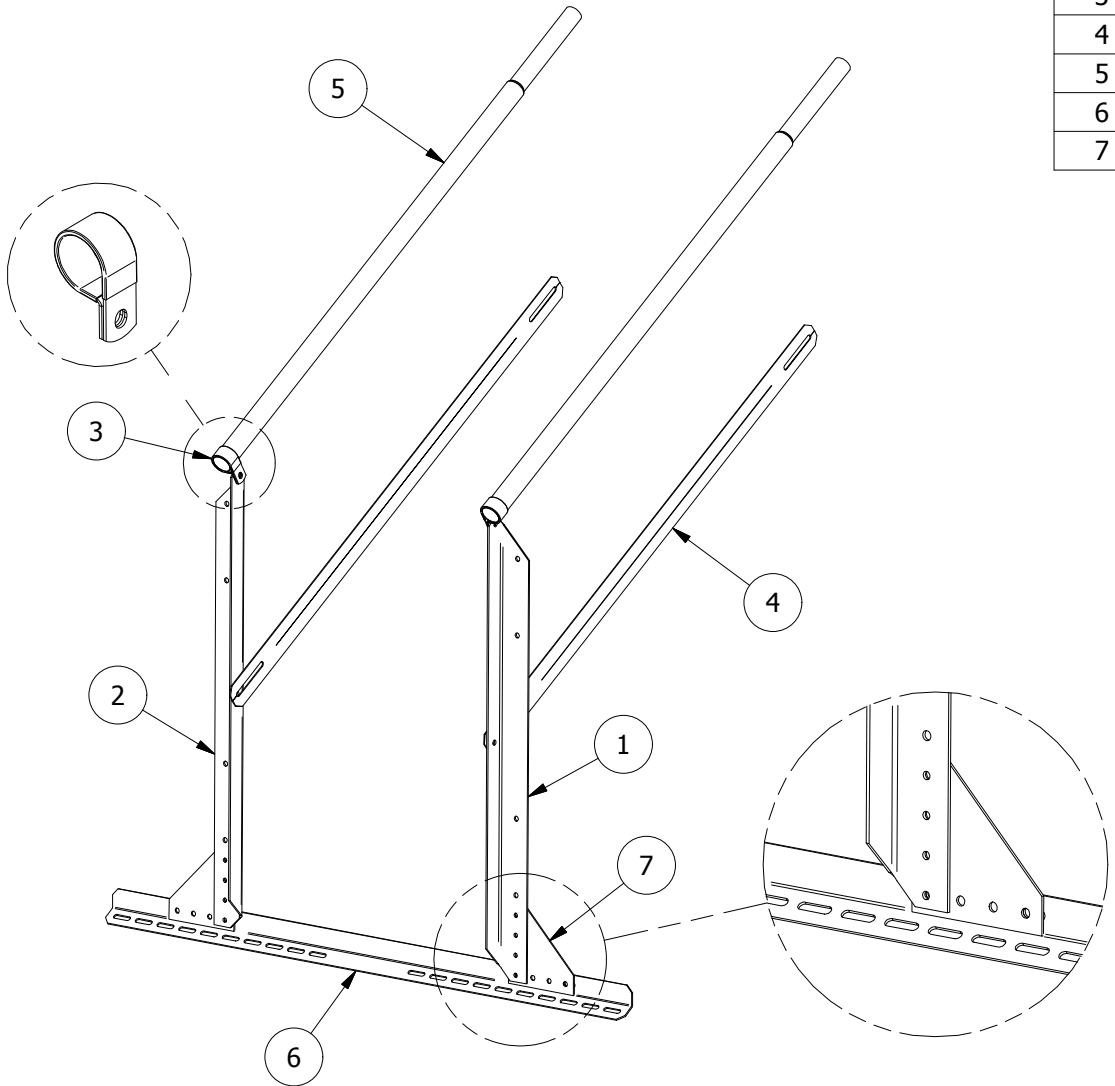

PARTS LIST - ES6400			
ITEM	QTY	PART NUMBER	DESCRIPTION
1	1	ES-6124	ES Roof Ladder Handrail Post Right
2	1	ES-6125	ES Roof Ladder Handrail Post Left
3	2	HRC1500	Handrail Clamp for 1.5 in
4	2	ES-5023	4 Step Easy Step Roof Int Handrail
5	2	TR1504908	49 in 1.5 Swaged Tubing
6	1	ES-5015	Easy Step Roof Stair Mount
7	2	ES-5016	Easy Step Roof Stair Mount Brace