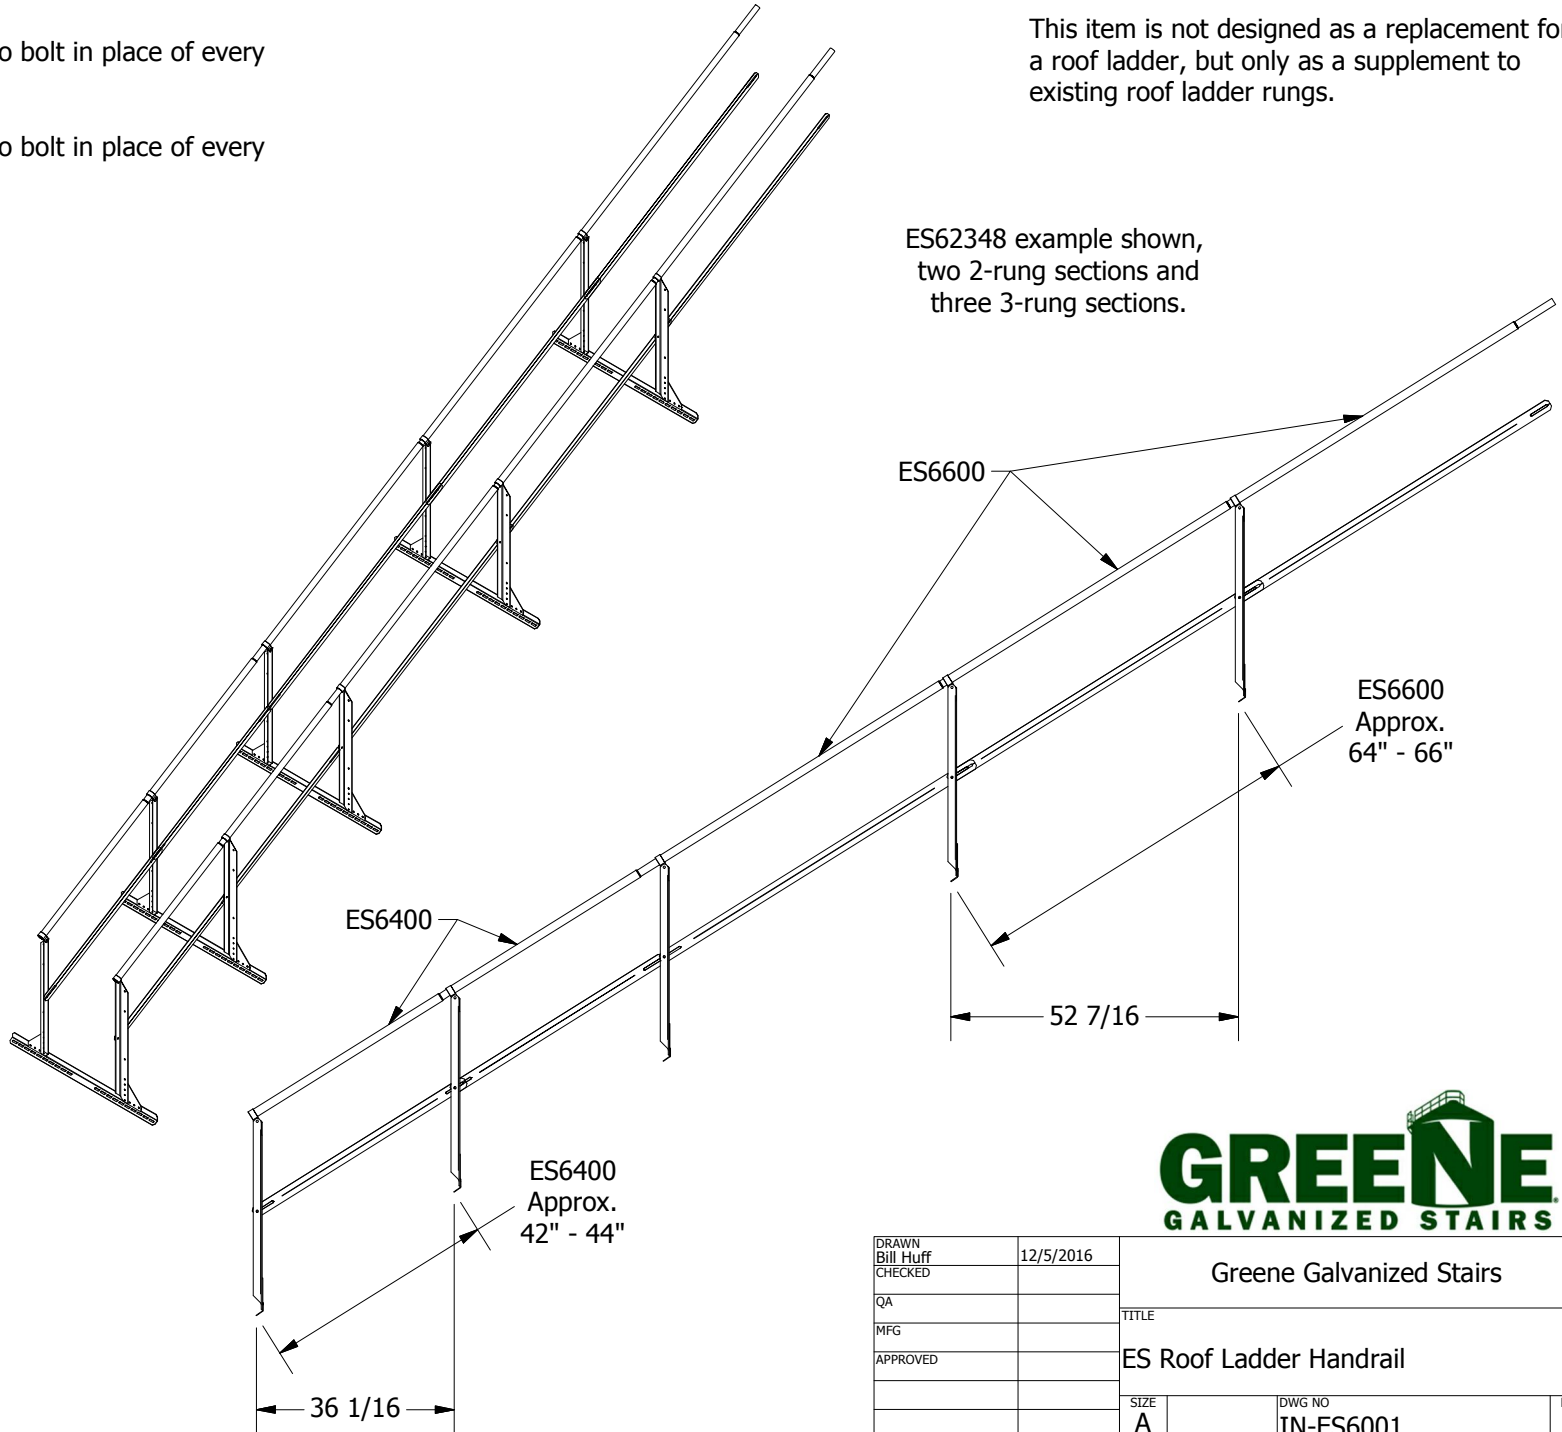

! IMPORTANT !

ES6400 mount is designed to bolt in place of every other roof ladder rung.

ES6600 mount is designed to bolt in place of every third roof ladder rung.

This item is not designed as a replacement for a roof ladder, but only as a supplement to existing roof ladder rungs.

ES62348 example shown, two 2-rung sections and three 3-rung sections.

DRAWN Bill Huff	12/5/2016	Greene Galvanized Stairs	
CHECKED		TITLE	
QA		ES Roof Ladder Handrail	
MFG		SIZE A	DWG NO IN-ES6001
APPROVED		SCALE	REV 1
		SHEET 1 OF 4	