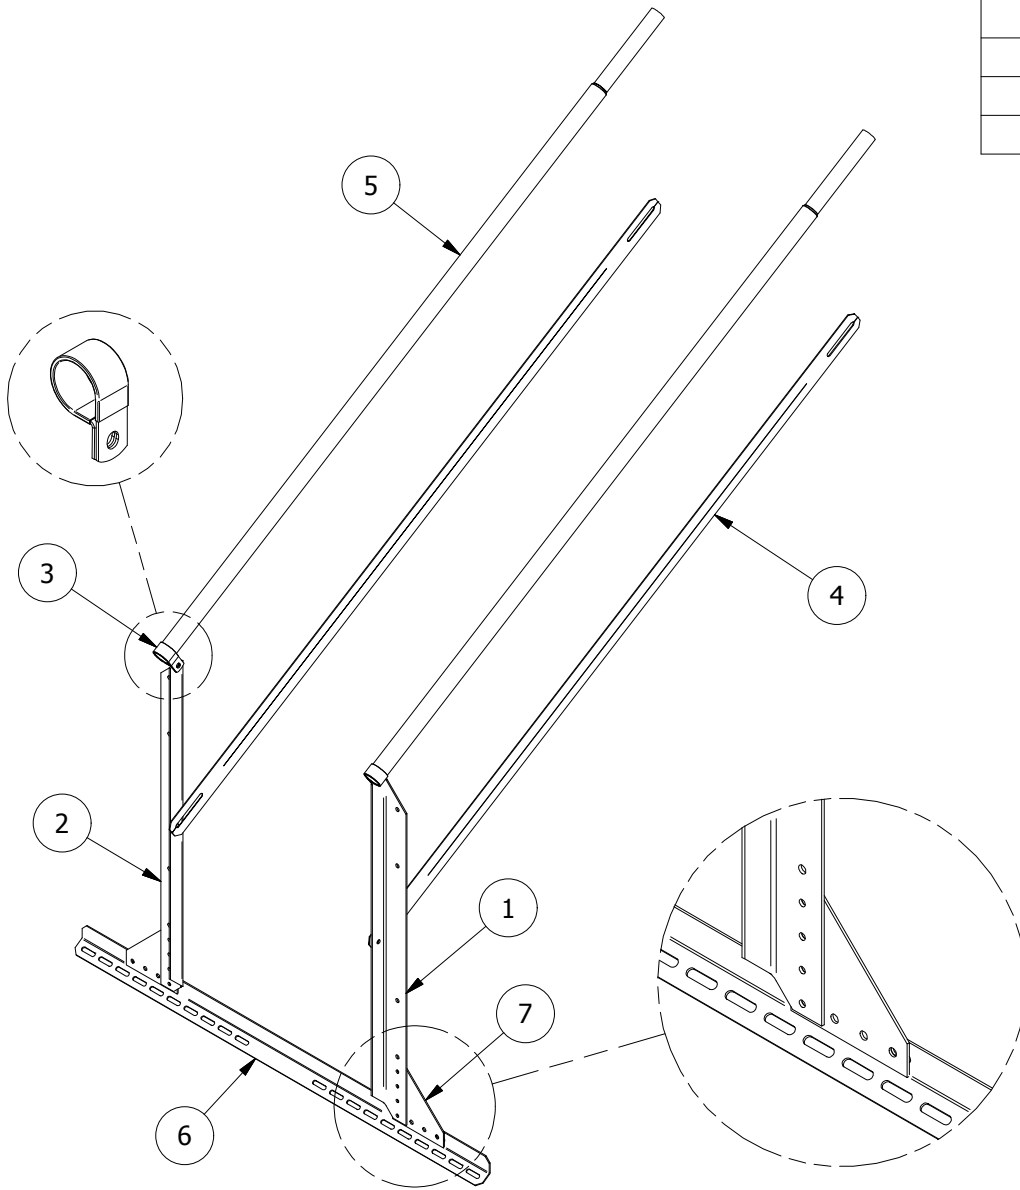

! IMPORTANT !

ES6400 mount is designed to bolt in place of every other roof ladder rung.

ES6600 mount is designed to bolt in place of every third roof ladder rung.

This item is not designed as a replacement for a roof ladder, but only as a supplement to existing roof ladder rungs.

DRAWN Bill Huff	12/5/2016	Greene Galvanized Stairs		
CHECKED		TITLE		
QA		ES Roof Ladder Handrail		
MFG		SIZE A	DWG NO IN-ES6001	REV 1
APPROVED		SCALE	SHEET 2 OF 4	

PARTS LIST - ES6400			
ITEM	QTY	PART NUMBER	DESCRIPTION
1	1	ES-6124	ES Roof Ladder Handrail Post Right
2	1	ES-6125	ES Roof Ladder Handrail Post Left
3	2	HRC1500	Handrail Clamp for 1.5 in
4	2	ES-5023	4 Step Easy Step Roof Int Handrail
5	2	TR1504908	49 in 1.5 Swaged Tubing
6	1	ES-5015	Easy Step Roof Stair Mount
7	2	ES-5016	Easy Step Roof Stair Mount Brace

5/16-18 x 3/4
Flange Bolt

5/16-18 Whiz
Lock Nut

#12-14 x 3/4
Screw

5/16-18 x 1
Bin Bolt

DRAWN Bill Huff	12/5/2016	Greene Galvanized Stairs	
CHECKED		TITLE	
QA		ES Roof Ladder Handrail	
MFG		SIZE A	DWG NO IN-ES6001
APPROVED		SCALE	REV 1
			SHEET 3 OF 4

PARTS LIST - ES6600

ITEM	QTY	PART NUMBER	DESCRIPTION
1	1	ES-6124	ES Roof Ladder Handrail Post Right
2	1	ES-6125	ES Roof Ladder Handrail Post Left
3	2	HRC1500	Handrail Clamp for 1.5 in
4	2	ES-5024	6 Step Easy Step Roof Int Handrail
5	2	TR1506908	69 in 1.5 Swaged Tubing
6	1	ES-5015	Easy Step Roof Stair Mount
7	2	ES-5016	Easy Step Roof Stair Mount Brace