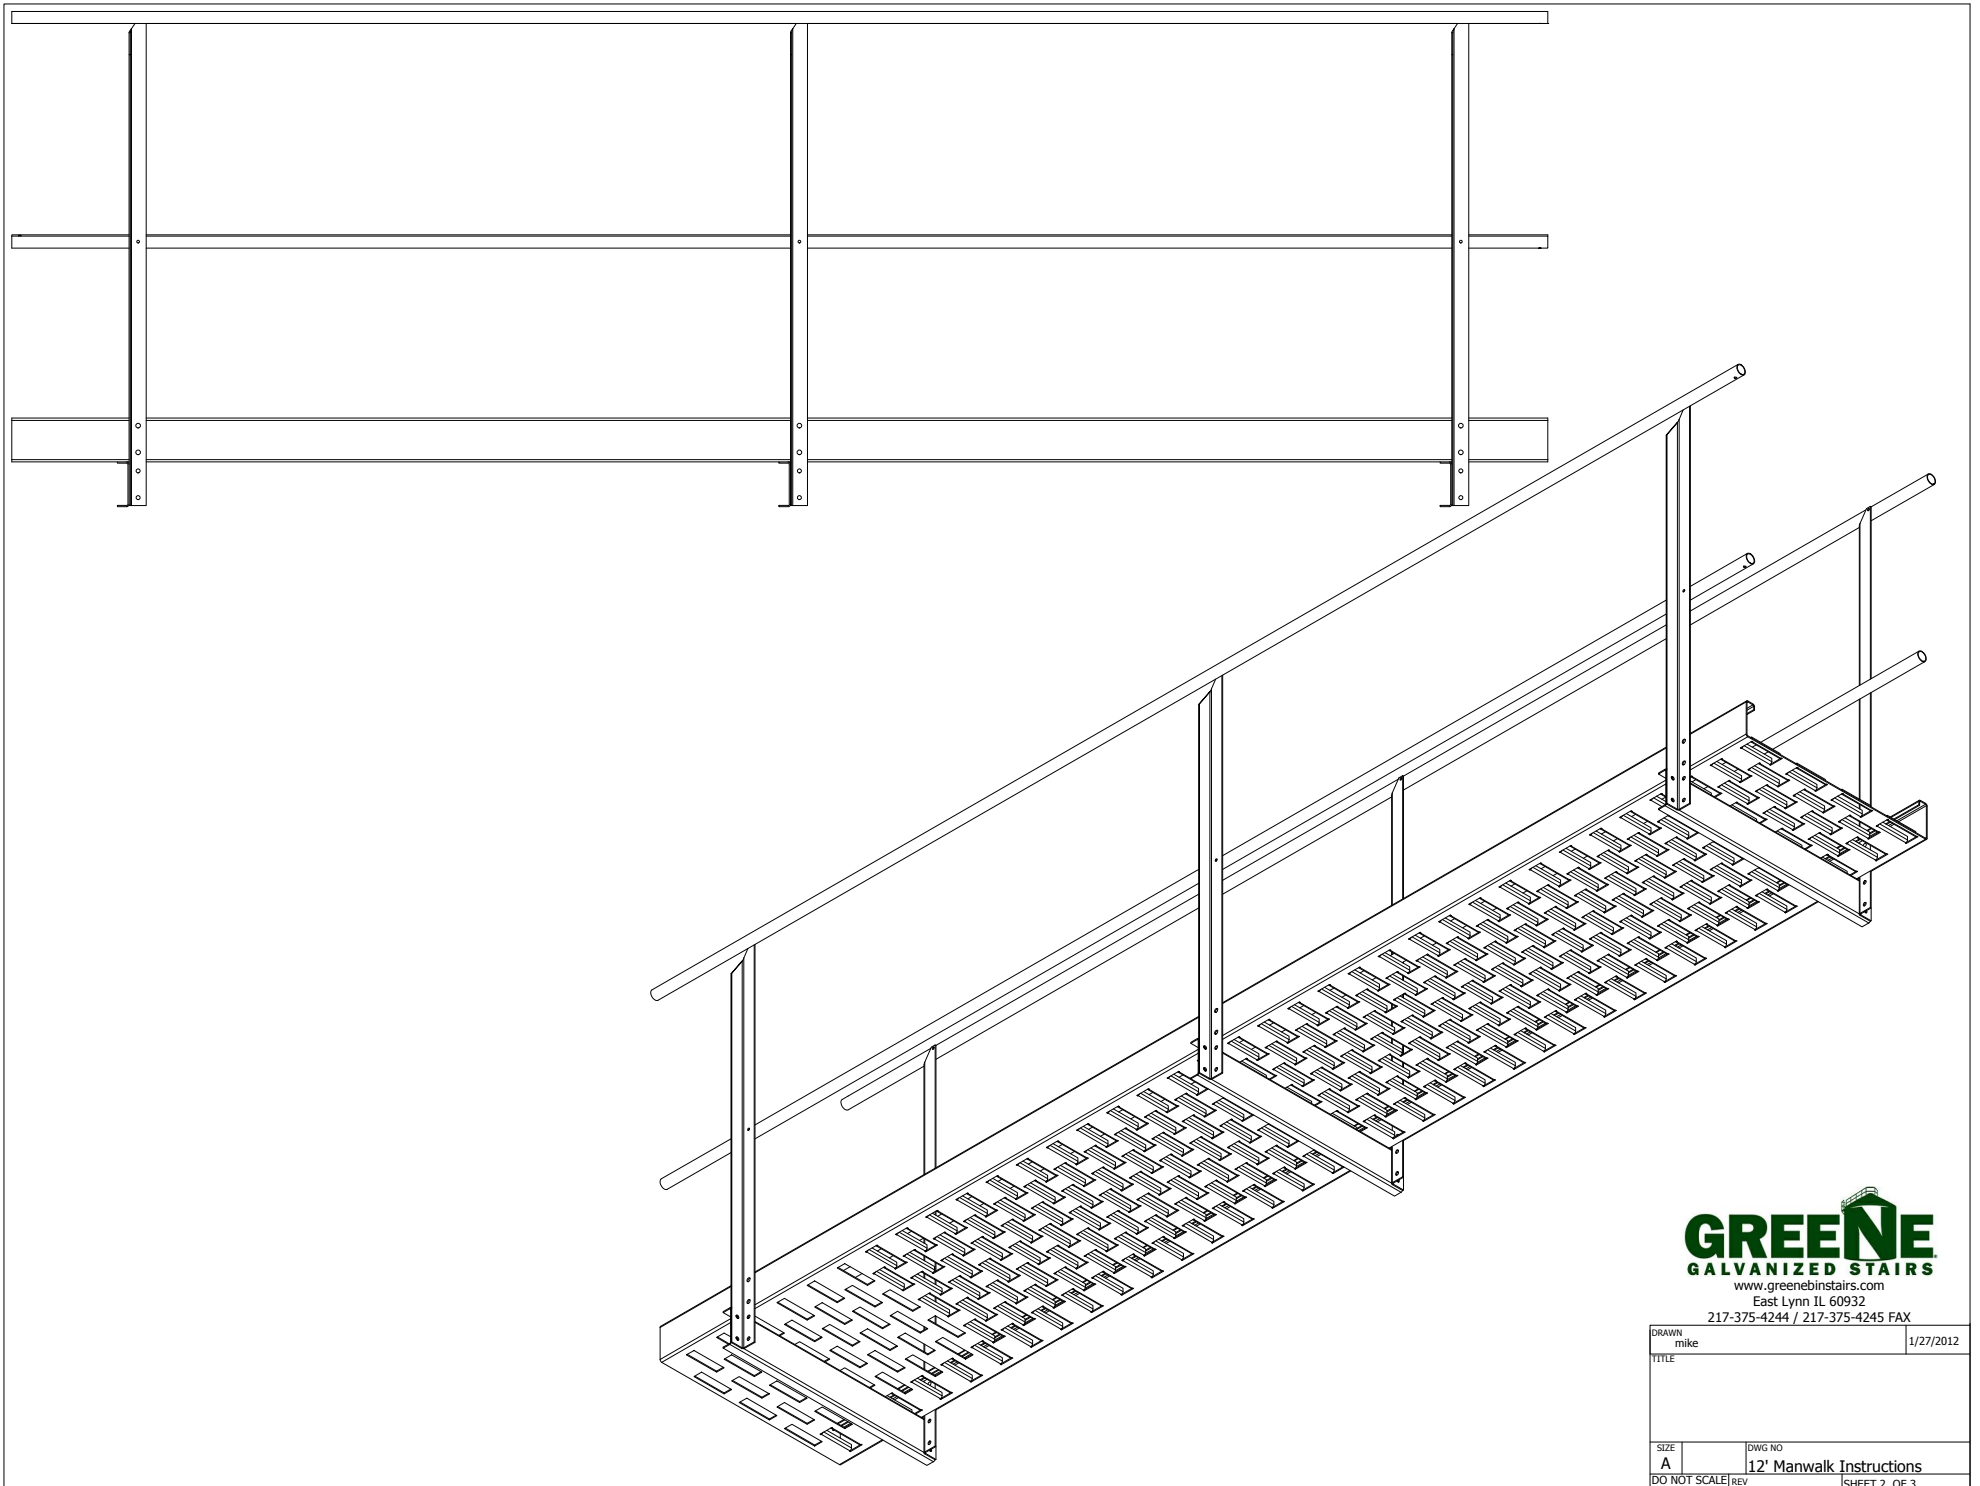

DETAIL A
SCALE 1 / 9

GREENE
GALVANIZED STAIRS
www.greenebinstairs.com
East Lynn IL 60932
217-375-4244 / 217-375-4245 FAX

DRAWN mike	DWG NO 1/27/2012
TITLE IN-62002	
SIZE A	DO NOT SCALE
REV	12' Manwalk Instructions SHEET 1 OF 3

GREENE
GALVANIZED STAIRS
 www.greenebinstairs.com
 East Lynn IL 60932
 217-375-4244 / 217-375-4245 FAX

DRAWN mike		1/27/2012	
TITLE			
SIZE A	DWG NO 12' Manwalk Instructions		
DO NOT SCALE	REV	SHEET 2 OF 3	

DRAWN mike	DWG NO 12' Manwalk Instructions	1/27/2012
TITLE		
SIZE A	DO NOT SCALE	REV
SHEET 3 OF 3		