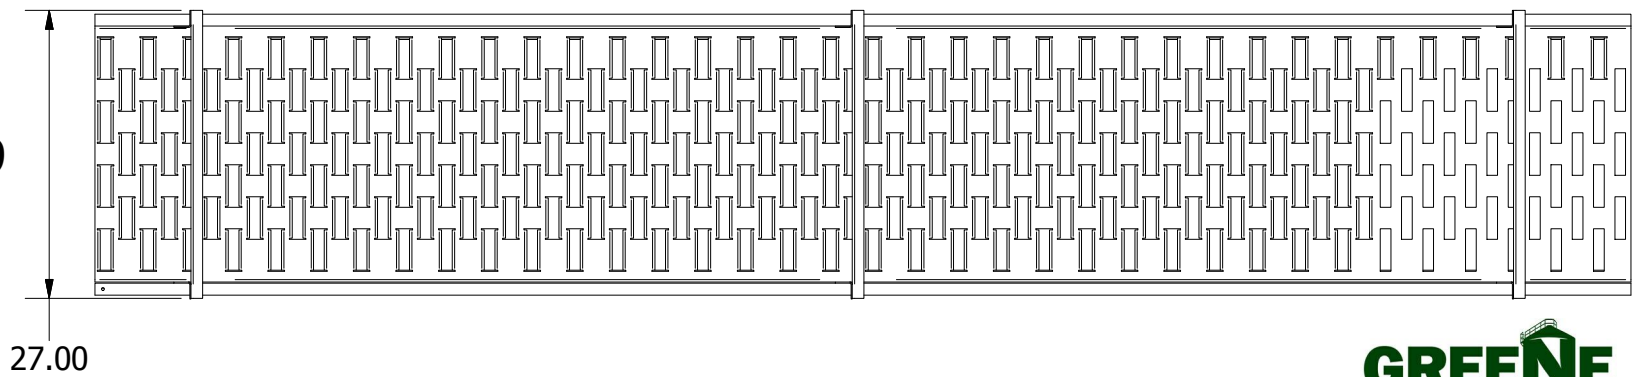

DETAIL A
SCALE 1 / 9

GREENE
GALVANIZED STAIRS
www.greenebinstairs.com
East Lynn IL 60932
217-375-4244 / 217-375-4245 FAX

DRAWN mike	DWG NO 1/27/2012
TITLE IN-62002	
SIZE A	DO NOT SCALE
REV	12' Manwalk Instructions SHEET 1 OF 3

GREENE
GALVANIZED STAIRS
 www.greenebinstairs.com
 East Lynn IL 60932
 217-375-4244 / 217-375-4245 FAX

DRAWN mike		1/27/2012	
TITLE			
SIZE A	DWG NO 12' Manwalk Instructions		
DO NOT SCALE	REV	SHEET 2 OF 3	