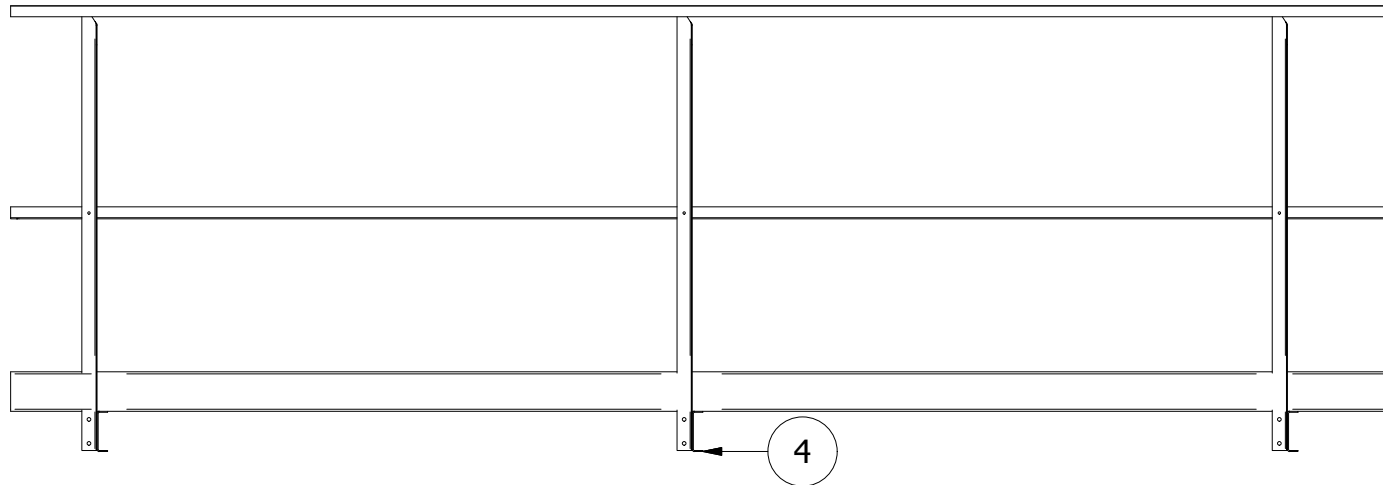

PARTS LIST

ITEM	QTY	PART NUMBER
1	1	12 Manwalk deck
2	3	6206 Manwalk Post R
3	3	6207 Manwalk Post L
4	3	6208 Post Brace
5	4	HR1144

GREENE
GALVANIZED STAIRS
www.greenebinstairs.com
East Lynn IL 60932
217-375-4244 / 217-375-4245 FAX

DRAWN mike	DWG NO 12' Manwalk Instructions	1/27/2012
TITLE		
SIZE A	DO NOT SCALE	REV
SHEET 3 OF 3