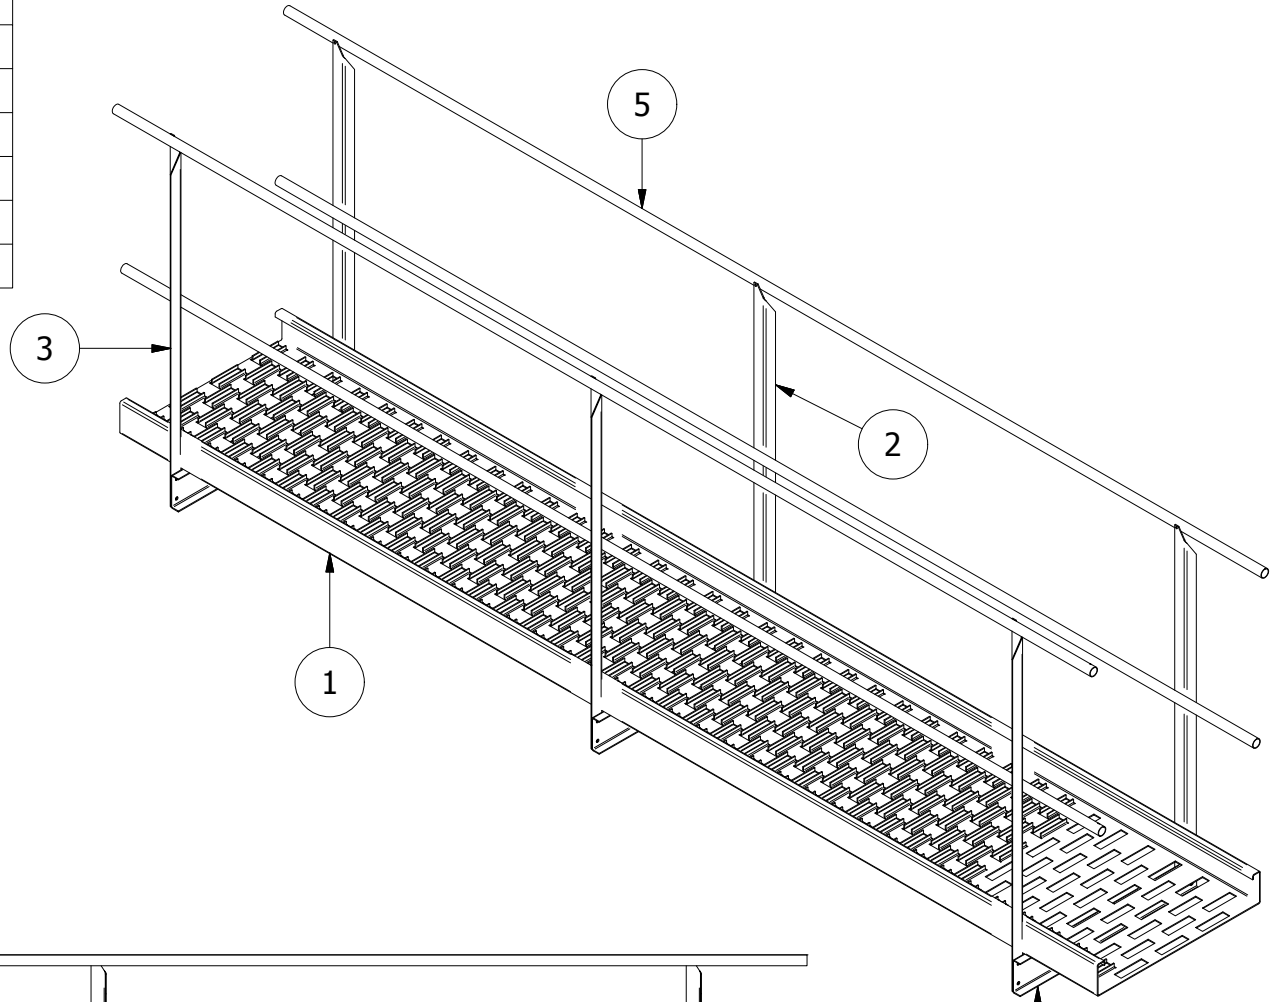

PARTS LIST

ITEM	QTY	PART NUMBER
1	1	12 Manwalk deck
2	3	6206 Manwalk Post R
3	3	6207 Manwalk Post L
4	3	6208 Post Brace
5	4	HR1144

GREENE
GALVANIZED STAIRS
www.greenebinstairs.com
East Lynn IL 60932
217-375-4244 / 217-375-4245 FAX

DRAWN mike	DWG NO 12' Manwalk Instructions	1/27/2012
TITLE		
SIZE A	DO NOT SCALE	REV
SHEET 3 OF 3