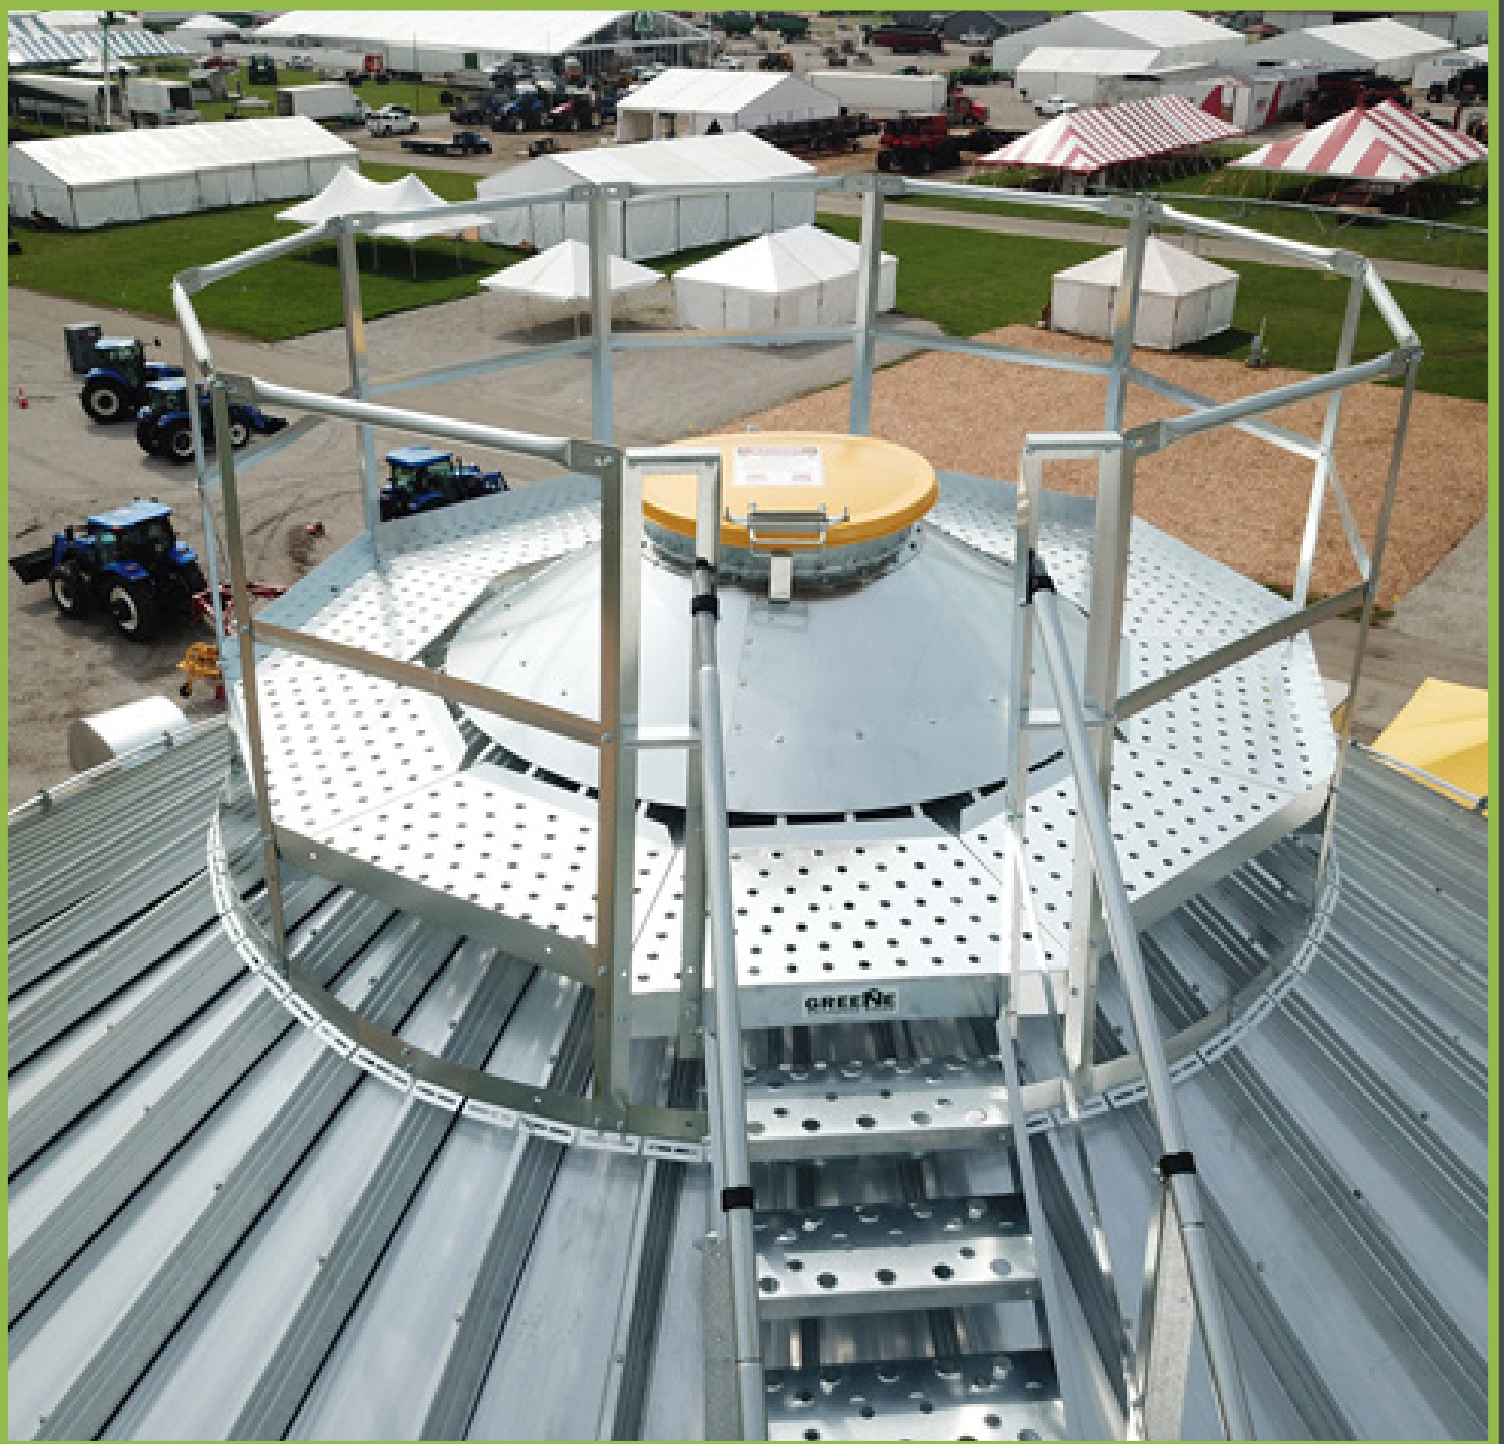

# Walkaround

- 1 1/2 Handrail with smashed end mount
- Continuous ring mounts to roof ribs

# Easy Step Walkaround

- Mounted on a continuous ring
- Mounts directly to the top of the roof rib which eliminates rib interference
- One entry section, designed to receive the Easy Step Roof Ladder Handrail or Easy Step Roof Stairs, comes standard. Multiple entries can be added
- 1 ½" tube handrail with smashed ends make for a secure and stable grip
- Flat deck allows for a level working surface on a 30° - 35° roof pitch
- Offered in 6 sizes ranging from 7' - 16' to allow for most bin peak ring configurations with removeable lids