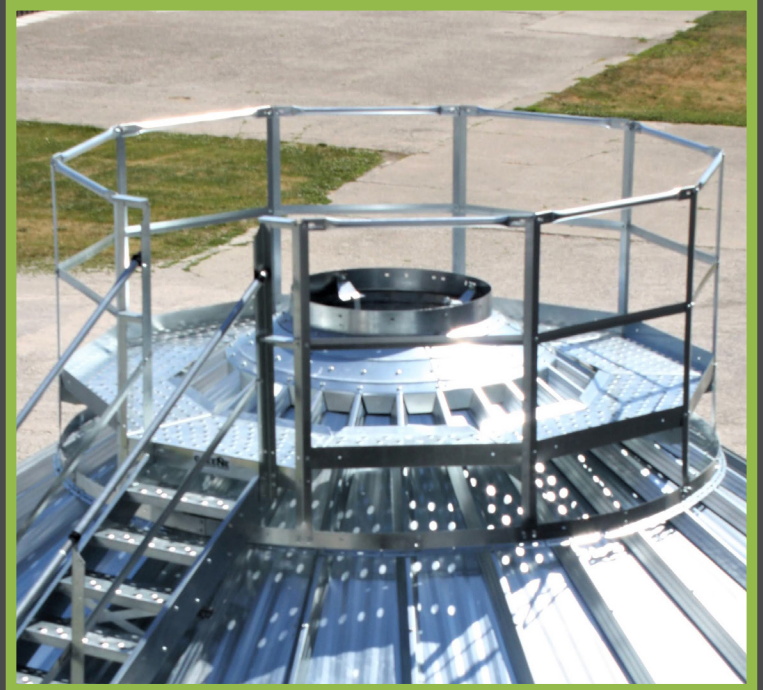

# Walkaround

- 1 1/2 Handrail with smashed end mount
- Continuous ring mounts to roof ribs

# Easy Step Walkaround

- Mounted on a continuous ring
- Mounts directly to the top of the roof rib which eliminates rib interference
- One entry section, designed to receive the Easy Step Roof Ladder Handrail or Easy Step Roof Stairs, comes standard. Multiple entries can be added
- 1 ½" tube handrail with smashed ends make for a secure and stable grip
- Flat deck allows for a level working surface on a 30° - 35° roof pitch
- Offered in 6 sizes ranging from 7' - 16' to allow for most bin peak ring configurations with removeable lids